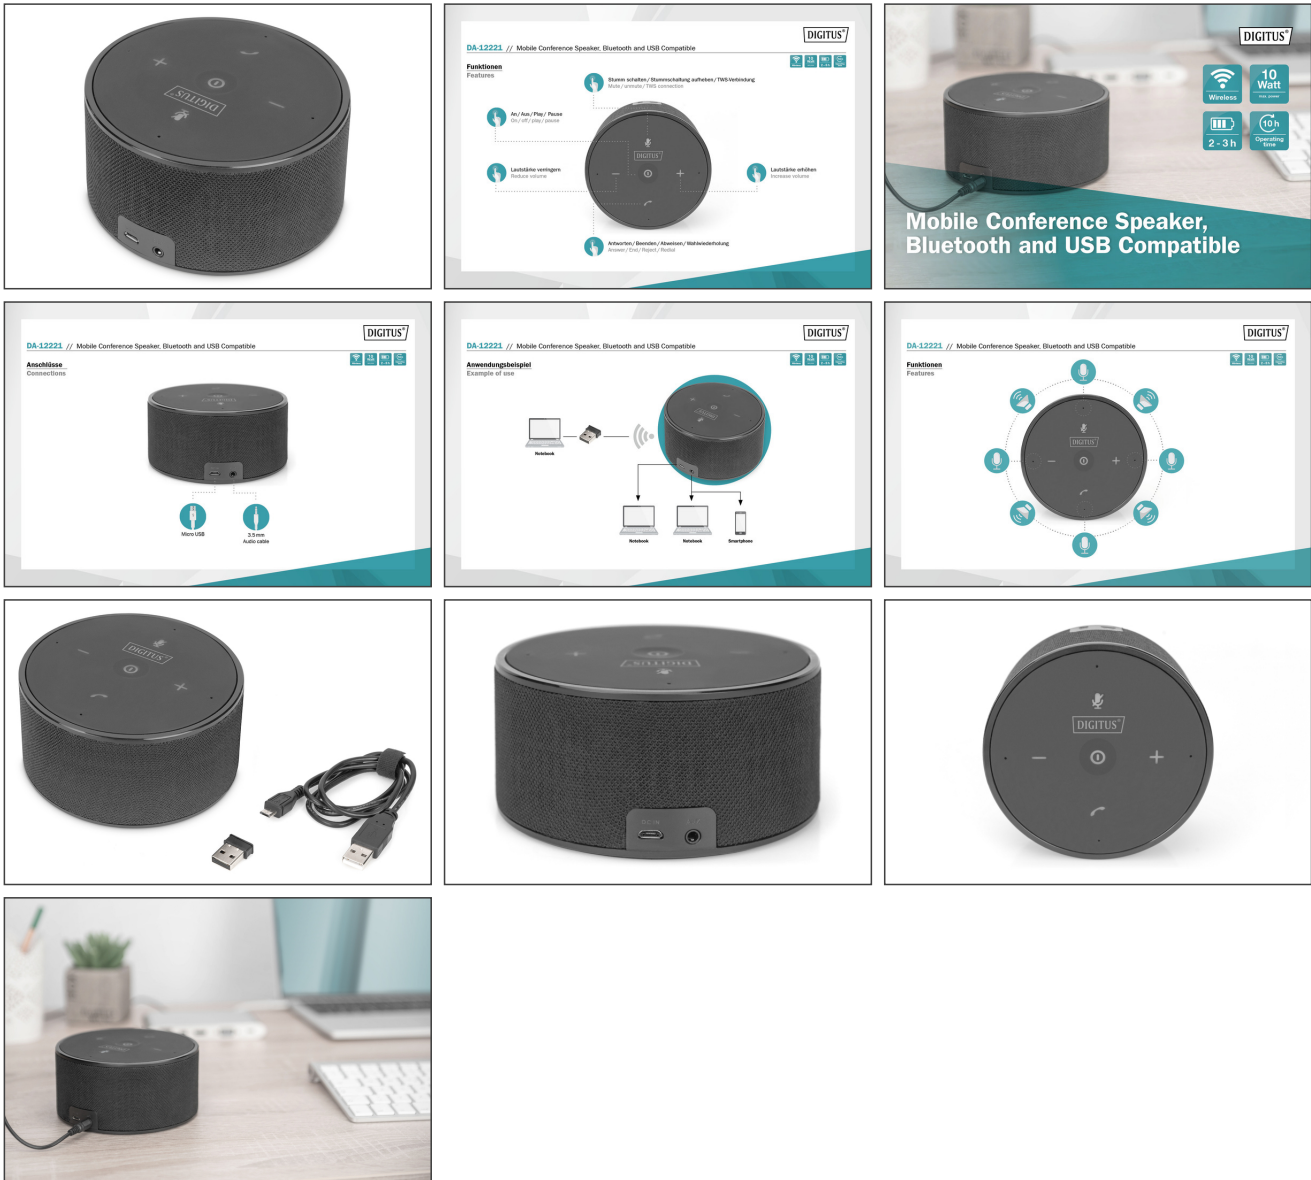

More images:

Safety notes

- If the device is powered by a plug-in power supply, ensure that the power adapter is connected correctly and meets the specified requirements (e.g. voltage and current).
- Only use certified CAT5e or CAT6 cables to ensure stable signal transmission.
- For particularly long cable runs or in environments prone to interference, it is recommended to use shielded network cables.
- Make sure that all connections are tight and secure to avoid loose contacts that could affect the signal quality. Make sure that the HDMI and Ethernet connections are properly connected.
- Make sure that the CAT cable is not laid near high-voltage power lines or other strong sources of electromagnetic interference to avoid signal interference.
- Only operate the device within the specified temperature range.
- Do not use the device outdoors or in damp or wet environments
- Check all connections and cables regularly for wear or damage. Cables and connections can wear out, especially with frequent use or long installations, which can lead to poor signal quality or system failure.

EU responsible person

EU based economic operator ensuring the product complies with the required regulations.

ASSMANN Electronic GmbH
Auf dem Schüffel 3
Lüdenscheid, Germany
<https://www.assmann.com>
info@assmann.com