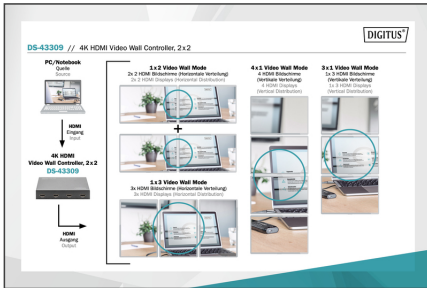

More images:

Safety notes

- If the device is powered by a plug-in power supply, ensure that the power adapter is connected correctly and meets the specified requirements (e.g. voltage and current).
- Only use certified CAT5e or CAT6 cables to ensure stable signal transmission.
- For particularly long cable runs or in environments prone to interference, it is recommended to use shielded network cables.
- Make sure that all connections are tight and secure to avoid loose contacts that could affect the signal quality. Make sure that the HDMI and Ethernet connections are properly connected.
- Make sure that the CAT cable is not laid close to high-voltage lines or other strong sources of electromagnetic interference in order to avoid signal interference.
- Only operate the device within the specified temperature range.
- Do not use the device outdoors or in damp or wet environments
- Check all connections and cables regularly for wear or damage. Cables and connections can wear out, especially with frequent use or long installations, which can lead to poor signal quality or system failure.

EU responsible person

EU based economic operator ensuring the product complies with the required regulations.

ASSMANN Electronic GmbH
Auf dem Schüffel 3
Lüdenscheid, Germany
<https://www.assmann.com>
info@assmann.com