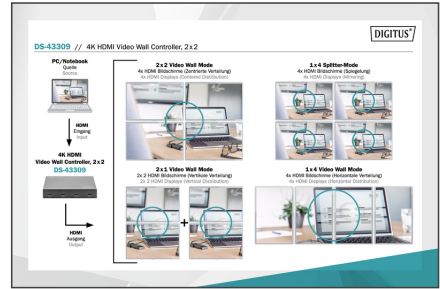

More images:

Safety notes

- If the device is powered by a plug-in power supply, ensure that the power adapter is connected correctly and meets the specified requirements (e.g. voltage and current).
- Only use certified CAT5e or CAT6 cables to ensure stable signal transmission.
- For particularly long cable runs or in environments prone to interference, it is recommended to use shielded network cables.
- Make sure that all connections are tight and secure to avoid loose contacts that could affect the signal quality. Make sure that the HDMI and Ethernet connections are properly connected.
- Make sure that the CAT cable is not laid close to high-voltage lines or other strong sources of electromagnetic interference in order to avoid signal interference.
- Only operate the device within the specified temperature range.
- Do not use the device outdoors or in damp or wet environments
- Check all connections and cables regularly for wear or damage. Cables and connections can wear out, especially with frequent use or long installations, which can lead to poor signal quality or system failure.

EU responsible person

EU based economic operator ensuring the product complies with the required regulations.

ASSMANN Electronic GmbH
Auf dem Schüffel 3
Lüdenscheid, Germany
<https://www.assmann.com>
info@assmann.com