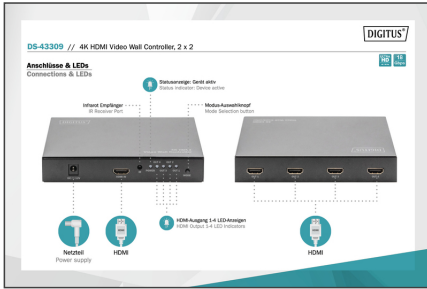

More images:

Safety notes

- If the device is powered by a plug-in power supply, ensure that the power adapter is connected correctly and meets the specified requirements (e.g. voltage and current).
- Only use certified CAT5e or CAT6 cables to ensure stable signal transmission.
- For particularly long cable runs or in environments prone to interference, it is recommended to use shielded network cables.
- Make sure that all connections are tight and secure to avoid loose contacts that could affect the signal quality. Make sure that the HDMI and Ethernet connections are properly connected.
- Make sure that the CAT cable is not laid close to high-voltage lines or other strong sources of electromagnetic interference in order to avoid signal interference.
- Only operate the device within the specified temperature range.
- Do not use the device outdoors or in damp or wet environments
- Check all connections and cables regularly for wear or damage. Cables and connections can wear out, especially with frequent use or long installations, which can lead to poor signal quality or system failure.

EU responsible person

EU based economic operator ensuring the product complies with the required regulations.

ASSMANN Electronic GmbH
Auf dem Schüffel 3
Lüdenscheid, Germany
<https://www.assmann.com>
info@assmann.com