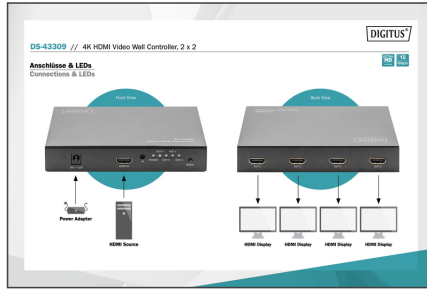

More images:

Safety notes

- If the device is powered by a plug-in power supply, ensure that the power adapter is connected correctly and meets the specified requirements (e.g. voltage and current).
- Only use certified CAT5e or CAT6 cables to ensure stable signal transmission.
- For particularly long cable runs or in environments prone to interference, it is recommended to use shielded network cables.
- Make sure that all connections are tight and secure to avoid loose contacts that could affect the signal quality. Make sure that the HDMI and Ethernet connections are properly connected.
- Make sure that the CAT cable is not laid close to high-voltage lines or other strong sources of electromagnetic interference in order to avoid signal interference.
- Only operate the device within the specified temperature range.
- Do not use the device outdoors or in damp or wet environments
- Check all connections and cables regularly for wear or damage. Cables and connections can wear out, especially with frequent use or long installations, which can lead to poor signal quality or system failure.

EU responsible person

EU based economic operator ensuring the product complies with the required regulations.

ASSMANN Electronic GmbH
Auf dem Schüffel 3
Lüdenscheid, Germany
<https://www.assmann.com>
info@assmann.com