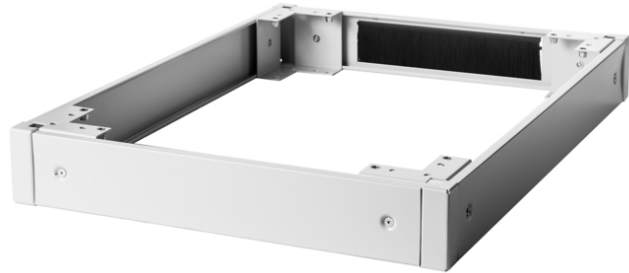

DIGITUS

DN-19-PLINTH-6-8-H
EAN 4016032467236

Plinth for network cabinets Hyper series 100x600x800 mm, color grey (RAL 7035)

- Color: light grey, RAL 7035

- Depth: 800 mm
- Width: 600 mm
- For cabinet series: Hyper series