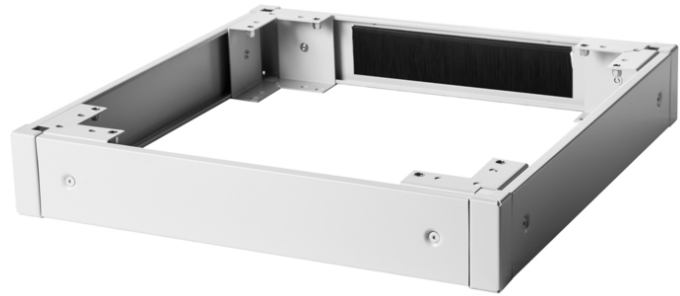

DIGITUS

DN-19-PLINTH-6-6-H
EAN 4016032467229

Plinth for network cabinets Hyper series 100x600x600 mm, color grey (RAL 7035)

- Color: light grey, RAL 7035

- Depth: 600 mm
- Width: 600 mm
- For cabinet series: Hyper series