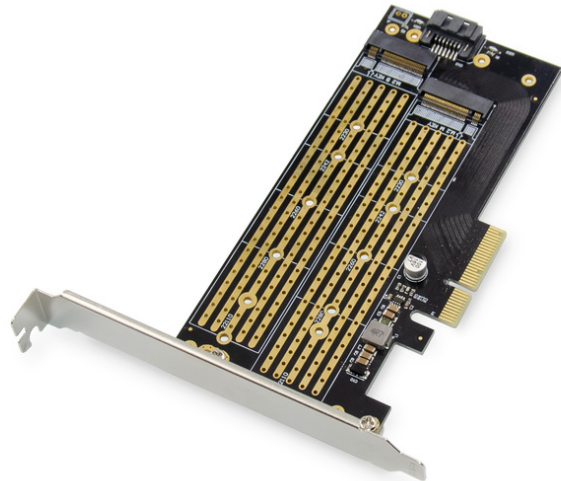

DIGITUS M.2 NGFF / NVMe SSD PCI Express 3.0 (x4) Add-On Card

DS-33172
EAN 4016032464433

M.2 NGFF/NVMe SSD PCIeexpress Add-On card supports B, M and B+M Key, size from 30~110mm

This PCIe x4 adapter card is suitable for M.2 / NGFF storage media (NVMe) with B, M, B+M key and the dimensions 2230, 2242, 2260, 2280 & 22110. Together with the x4 interface and PCIe 3.0 standard, data transfers of up to 6 Gbps (32 GT/s) are possible. Storage media can either be connected via the integrated SATA interface for M.2 SATA SSDs, or via the PCI interface for NVMe PCIe SSDs. Go into turbo mode with the multi-functional M.2 PCIe 3.0 add-on card from DIGITUS®.

Use M.2 NGFF/NVMe SSDs at PCIe x4 slots on the mainboard – B & M key

- Adapter Card for PCIe Slots x4/ x8/ x16
- Supports PCIe 3.0 (x4)
- Data transfer rate: up to 6Gbps (32GT/S)
- Supports NVMe Key B/M M.2 SSD including 2230, 2242, 2260, 2280 & 22110

Package contents

- 1 x M.2 NGFF / NVMe SSD PCI Express 3.0 (x4) Add-On Card
- 1 x Low-profile slot bracket
- 1 x SATA cable
- 2 x fastening screws
- 1 x Screwdriver
- 1 x Quick reference guide

| Logistics | | | | | | |
|------------------------------|--------------|-------------|------------|------------|-------------|-----------|
| | Number (pcs) | Weight (kg) | Depth (cm) | Width (cm) | Height (cm) | cm³ |
| Packaging Unit Carton | 50 | 5.03 | 38.00 | 49.00 | 34.50 | 64,239.00 |
| Packaging Unit Inside | 1 | 0.10 | 22.00 | 16.00 | 3.00 | 1,056.00 |
| Packaging Unit Single | 1 | 0.10 | 15.50 | 22.00 | 3.00 | 1,023.00 |
| Net single without Packaging | 1 | 0.06 | 15.50 | 22.00 | 3.00 | 1,023.00 |