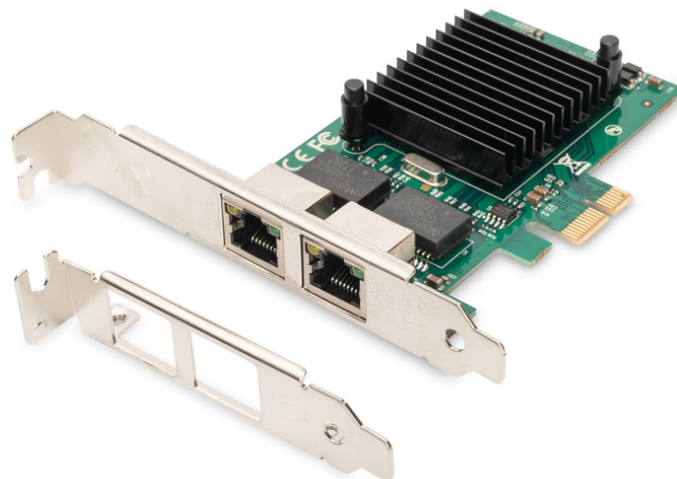

DIGITUS Gigabit Ethernet PCI Express Card, 2-port

DN-10132
EAN 4016032463139

Gigabit Ethernet PCI Express Card, 2-port 32-bit, low profile bracket, Intel chipset

The DIGITUS® PCI Express Dual Port Gigabit Network Card with integrated Intel chipset offers the option to make two Gigabit ports for a server or a workstation available via a single PCI slot. Each port is fully compatible in accordance with IEEE802.3/u/ab standards and offers a full Gigabit connection. In addition to supporting IPv4 and IPv6 protocols, the card also supports jumbo frames as well as layer 2. Its versatile configuration options make the card perfect for using with virtual machines or to set up a router/firewall. The low-profile slot bracket included in delivery also offers the option of integrating the card into compact computer cases in which standard slot brackets cannot be used.

Expand your PC with PCIe slot by 2 Gigabit Ethernet ports with 1000 Mbit/s each

- Data transmission speed: 1 Gbps per port
- Connections: 2 x RJ45
- Chipset: Intel 82575EB (JL82575EB)
- PCIe slot: PCI Express X 1
- PCI Express channels: 1
- Additional low-profile slot, so that the card can be used in computers with little space