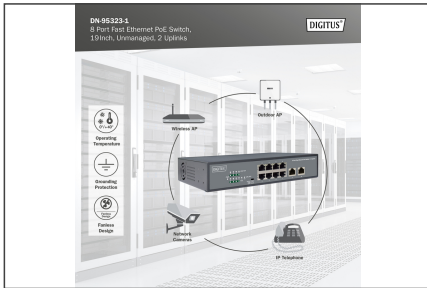

More images: