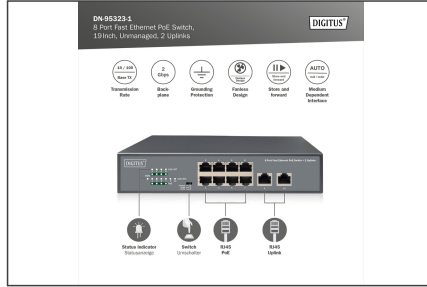

More images: