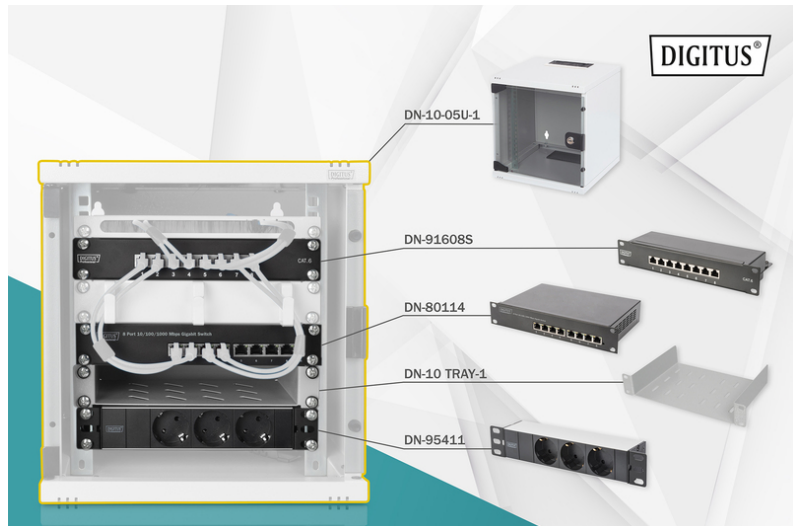

# DIGITUS Network Set - 254 mm (10") - 6U, 312 x 100 mm (W xD)

**DN-10-SET-1**  
**EAN 4016032455363**

**10 inch network bundle, including 6U cabinet, grey shelf, PDU, 8-port switch, CAT 6 patch panel**

Whether for private areas, office or sub-distribution units with limited space: With the compact 254 mm (10") solutions, you can install your network wherever you like. The wall housings available in three rack units (6 rack units, 9 rack units, 12 rack units) are supplemented in these network sets by perfectly coordinated components to ensure fast and easy usability of IT cabling. The network cabinet and relevant accessories (such as switch, patch panel, socket strip, shelf, cable guidance panel, patch cable, etc.) are delivered in a compact box.

**Complete set to build up a compact 254 mm (10") network incl. cabinet, shelf, power strip, switch, patch panel**

- Wall housing dimensions (H x W x D): 330 x 312 x 100 mm
- Power strip with 3 safety plug sockets 250VAC 50/60Hz / 16A / 1000W
- Power strip with 2 m mains cable H05VV-F 35 1.5 mm<sup>2</sup> with safety plug sockets
- Switch complies with network standards IEEE 802.3, IEEE 802.3u, IEEE 802.3ab and IEEE 802.3x
- Patch panel for applications up to 250 MHz, 1GBase-T

- Cable installation on patch panel via LSA rails, color coded in accordance with EIA/TIA 568 A & B
- Cabinet type: Wall mounting cabinet
- Color: light grey, RAL 7035
- Depth: 300 mm
- Front door: Glass door, single opening
- Load capacity: 30 kg
- Side panels: Both sides
- Units: 6
- Width: 312 mm
- IP protection class: IP20
- Mounted: yes