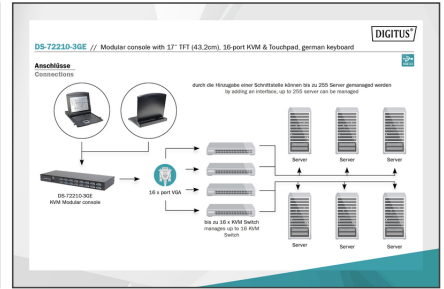

# DIGITUS 17" LCD KVM Console, 16-Port VGA, german Keyboard

**DS-72210-3GE**  
**EAN 4016032449317**

**Modularized 43,2cm (17") TFT console with 16 port KVM, German keyboard, RAL 9005 black**

Due to its modular design, the DIGITUS® 17" TFT console offers a multitude of individual configuration possibilities, so that it can be adjusted to the area in which the console is being used. As a result, the console is economical and can be upgraded and/or converted at any time with further modules. Due to the flexible configuration, a high level of future security of the console is thus guaranteed. The modular console consists of a 17" monitor, 16-port KVM switch, keyboard and the touchpad.

- Mouse touch-board with two function keys
- The console can be completely extracted from the server cabinet, and the TFT screen can be tilted through 120 degrees
- Gross weight: 19,15 kg
- The consoles have safety locking in order to prevent damage
- Space-saving housing (1U), black (RAL 9005)
- 16 x Combo KVM cable
- Cascading possible: no
- Interface: VGA
- Keyboard Layout: DE
- Number of ports: 16
- Screen size: 17 inch

**Package contents**

- Modular 17" console
- 16-port KVM switch
- Keyboard
- Quick start guide
- Power adapter
- Mounting material
- 16 x Combo KVM cable

Logistics						
	Number (pcs)	Weight (kg)	Depth (cm)	Width (cm)	Height (cm)	cm³
Packaging Unit Carton	1	23.36	81.00	70.50	19.50	111,355.00
Packaging Unit Inside	1	23.36	81.00	70.50	19.50	111,355.00
Packaging Unit Single	1	23.36	81.00	70.50	19.50	111,355.00
Net single without Packaging	1	19.56	81.00	70.50	19.50	111,355.00

More images:

**DIGITUS**

USB 2.0 Plug & Play

**Modular console with 17" TFT (43,2cm), 16-port KVM & Touchpad, german keyboard**

**DS-72210-30E // Modular console with 17" TFT (43,2cm), 16-port KVM & Touchpad, german keyboard**