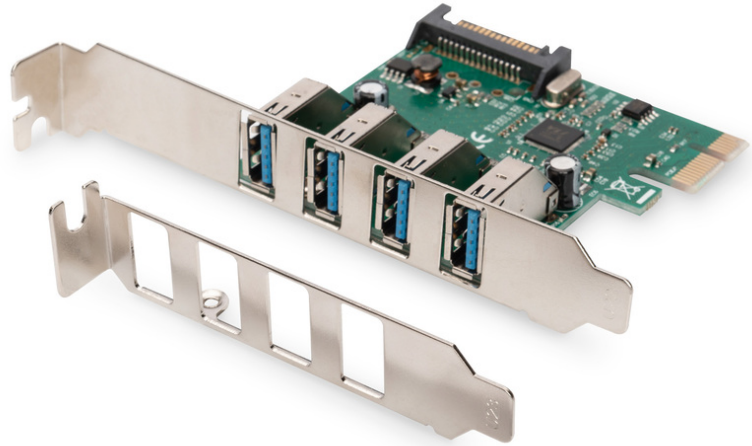

DIGITUS 4-Port USB 3.0 PCI Express Add-on Card

DS-30221-1
EAN 4016032448082

USB 3.0, 4 Port, PCI Express Add-On card 4 Ports A/F External, VL805 chipset

The performance boost for the new generation of ultra fast USB peripherals

Data transfer rate up to 5 Gbps

- 4x USB 3.0 ports
- Downward compatible to USB 2.0/1.1 devices
- Supported data transfer rates: Super-Speed (5Gbps), High-Speed (480Mbps), Full-Speed (12Mbps) and Low-Speed (1.5Mbps)
- Supports plug and play and hot swapping
- Compliant with PCI-Express Specification v2.0 and backward compatible with PCI-Express 1.x