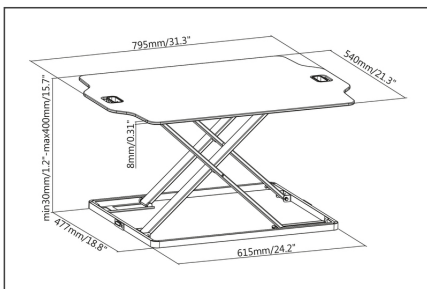

More images: