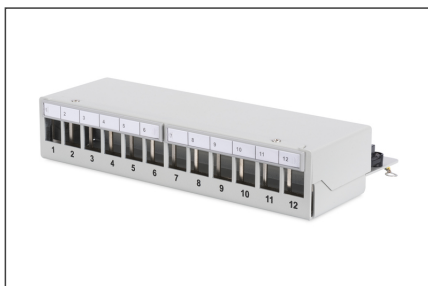

More images: