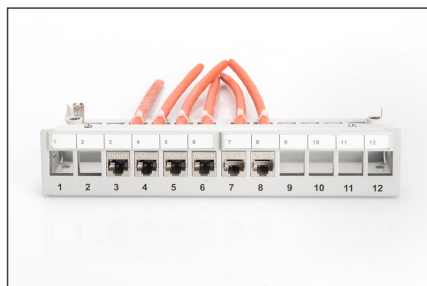

More images: