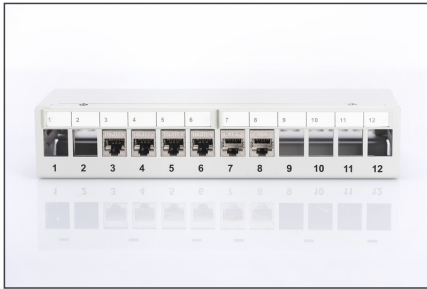

Safety notes

- Protect product from moisture

EU responsible person

EU based economic operator ensuring the product complies with the required regulations.

ASSMANN Electronic GmbH
Auf dem Schüffel 3
Lüdenscheid, Germany
<https://www.assmann.com>
info@assmann.com