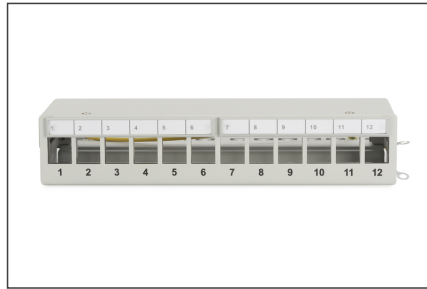

Safety notes

- Protect product from moisture

EU responsible person

EU based economic operator ensuring the product complies with the required regulations.

ASSMANN Electronic GmbH
Auf dem Schüffel 3
Lüdenscheid, Germany
<https://www.assmann.com>
info@assmann.com