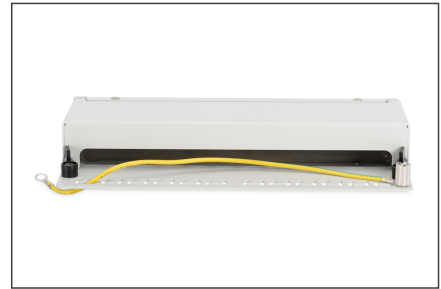

Safety notes

- Protect product from moisture

EU responsible person

EU based economic operator ensuring the product complies with the required regulations.

ASSMANN Electronic GmbH
Auf dem Schüffel 3
Lüdenscheid, Germany
<https://www.assmann.com>
info@assmann.com