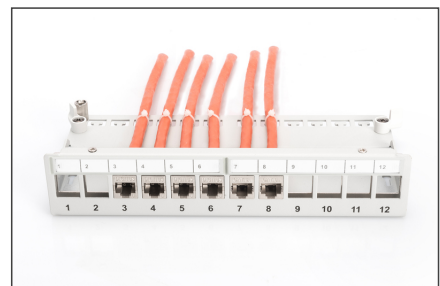

More images: