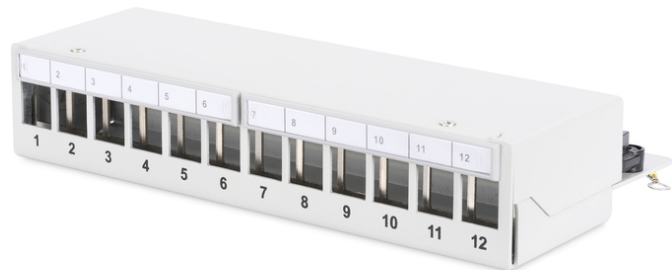

DIGITUS Desktop Modular Patch Panel, shielded, 12-port

DN-93706
EAN 4016032435242

Modular Desktop Patch Panel, shielded 12-port, light grey

The Desktop Patch Panels from DIGITUS® are the ideal solution for SoHo applications (Smart Office Home Office). The 12-port patch panel is the perfect solution for organizing and managing network cables in a variety of environments such as industrial, data centers, offices, buildings, and homes. With full shielding, the patch panel is protected from interference and ensures stable transmission. The integrated design without edges gives it an elegant appearance, and it can be flexibly installed as a desktop or wall mount. The patch panel is easy to install and takes up little space in your office or home. It is suitable for a 10-inch cabinet or rack and features built-in cable management and a removable top cover to ensure neat cabling. The fixed rear design adds organization and elegance. Made of cold-rolled steel, the patch panel is durable and highly compatible with all types of modules. It is certified to provide a reliable and secure way to organize and manage

network cables. The patch panel is available in light gray color and offers 12 ports for a variety of applications. This patch panel is a high-quality and reliable solution for organizing and managing network cables in various environments.

Applicable for SOHO solutions

- Patch Panel for Keystone Modules
- Shielded
- Ports: 12
- Transparent label fields
- Color light grey (RAL 7035)
- DIN-rail mount (in combination with AN-25188)
- Color: light grey, RAL 7035
- Ports: 12
- Units: 1