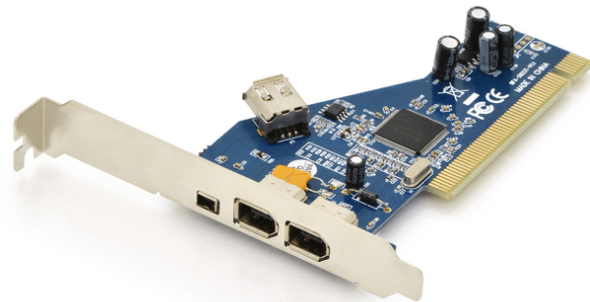

DIGITUS Firewire A Add-on PCI Card

DS-33203-2
EAN 4016032426066

IEEE 1394a PCI Add-On Card 2x6-Pin+1x4-Pin Extern, 1x6-Pin Intern, TSB43AB23

Add four Firewire-A ports to your PC - e.g. DV camcorders or external enclosures can easily be connected to your computer.

Simple installation with Maximum performance

- Adds four IEEE1394a (FireWire) ports to your PC for high speed I/O connectivity
- Compliant with IEEE 1394-1995, 1394a (rev. 1.1), and OHCI interface specification 1.0
- Supports data transfer rates of 100, 200 and 400 Mbps

- Chipset: TI TSB43AB23
- Hot-swapping feature allows you to connect and disconnect devices without shutting down operating system
- Operating temperature: 0 °C - 85 °C
- Operating humidity: 25% - 65% RH (non-condensing)
- Supports Windows 10, 8, 7, Vista and XP