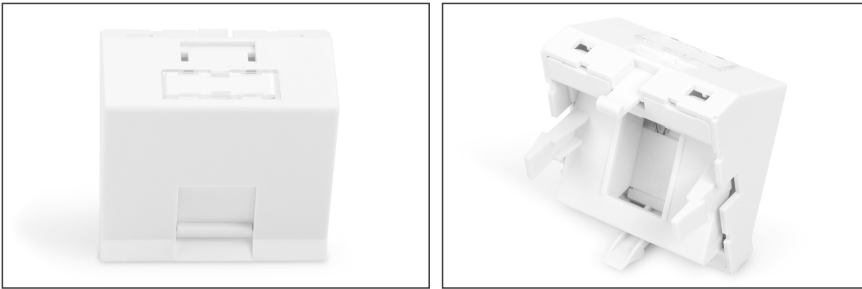

Safety notes

- Protect product from moisture
- Avoid antistatic charging when installing the product
- Observe the specifications of the raw cable manufacturer during installation

EU responsible person

EU based economic operator ensuring the product complies with the required regulations.

ASSMANN Electronic GmbH
Auf dem Schüffel 3
Lüdenscheid, Germany
<https://www.assmann.com>
info@assmann.com