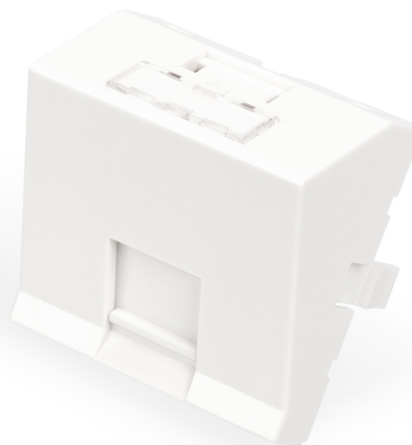

DIGITUS Face plate, 1 port, 45 x 45 mm, angled, for frame DN-93802-5-SH

DN-93802-6-SH
EAN 4016032389965

Face plate 45x45 mm, 1-port, angled for DN-93802-5-SH, RAL 9003

The front plate with dimensions 45 x 45 mm can be used in various frames / front panels. It is suitable for mounting copper-based Keystone modules such as the DIGITUS® CAT 6A Keystone Module DN-93617 or Keystone modules with USB or audio connections. The sliding protective flap protects the built-in Keystone modules against dust and dirt. The integrated labeling field with transparent viewing window is used to mark the connection. Additionally, 4 blue plastic symbols are included in delivery to place below the labeling field depending on the application. Ideal for using all kinds of network applications at home or in the office.

Suitable for Keystone modules in the area of copper cabling and multimedia

- Integrated labeling field
- Dust protection cover, sliding
- 4 x symbols to place below the labeling field (CAT6, CAT6A, phone, computer)
- Material: ABS & PC
- Dimensions: 45 x 45 x 38.6 mm (H x W x D)
- Installation height: 25.6 mm (from the frame / angled 30°)
- Color: Signal white (RAL 9003)

Package contents

- Front panel, 1-port, 45 x 45 mm, angled, for frame DN-93802-5-SH
- 4 x symbols (CAT 6, CAT 6A, phone, computer)

Logistics						
	Number (pcs)	Weight (kg)	Depth (cm)	Width (cm)	Height (cm)	cm ³
Packaging Unit Carton	400	5.52	31.00	47.00	48.00	69,936.00
Packaging Unit Inside	50	0.69	14.00	22.00	22.00	6,776.00
Packaging Unit Single	1	0.01	4.00	4.00	3.00	48.00
Net single without Packaging	1	0.01	4.00	4.00	3.00	48.00