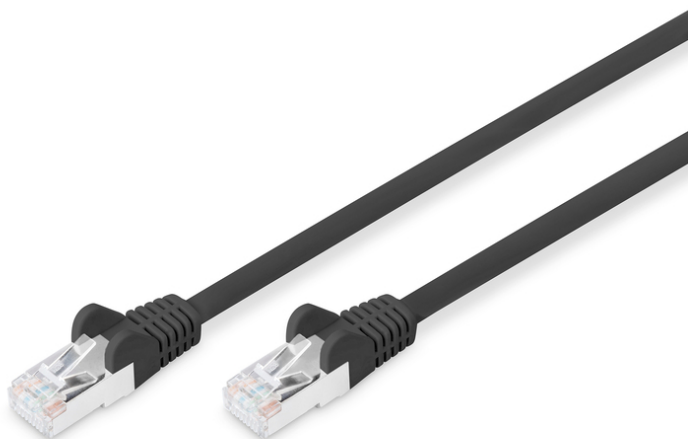

# DIGITUS CAT 6 S/FTP patch cord

**DB-160144-100-S**  
**EAN 4016032384076**

**Patch Cable, CAT6, RJ45 M/M, 10.0m, S-FTP, AWG 27/7, color black**

The DIGITUS® Category 6 Class E patch cords are manufactured and tested to the ISO/IEC 11801 and DIN EN 50173 Category 6 specifications. They will guarantee the installed cabling system is compliant with the ISO & EN channel specification requirements and will provide optimum performance levels of DIGITUS® Category 6 cabling. The performance is tested up to 250 MHz inclusive performance characteristics such as near end cross talk ("NEXT"). DIGITUS® patch cords are designed and produced to fulfill the highest requirements of various application areas in full volume. Each cable is fitted with a molded boot which comes with kink protection and strain relief. Furthermore the boot is equipped with a latch protection that prevents the latching lever against breaking. This network cable is suitable e.g. for the connection in network cabinets. Another area of application is the wiring of the DSL telephone system.

**Future-oriented standards and high-end quality for your network.**

- LSZH - low smoke zero halogen
- Hoods with kink protection and strain relief
- Cable color: black
- Color connections: black
- Hood: Plastic
- Assortment: Twisted pair patch cable
- USB-C products: no
- Length: 10 m
- Connection 1: Modular RJ45 (8/8) plug
- Connection 2: Modular RJ45 (8/8) plug
- Category: CAT 6
- Shielding: S-FTP, pairs shielded in metal foil and braid
- Cable construction: 4 x 2 AWG 27/7, twisted pair
- Core material: CU

**Package contents**

- 1x CAT 6 S-FTP Patch Cable, length 10 m, black

Logistics						
	Number (pcs)	Weight (kg)	Depth (cm)	Width (cm)	Height (cm)	cm <sup>3</sup>
Packaging Unit Carton	20	7.20	51.00	33.00	34.00	57,222.00
Packaging Unit Inside	5	1.80	31.50	25.00	16.00	12,600.00
Packaging Unit Single	1	0.36	6.00	15.00	23.50	2,115.00
Net single without Packaging	1	0.26	6.00	15.00	23.50	2,115.00