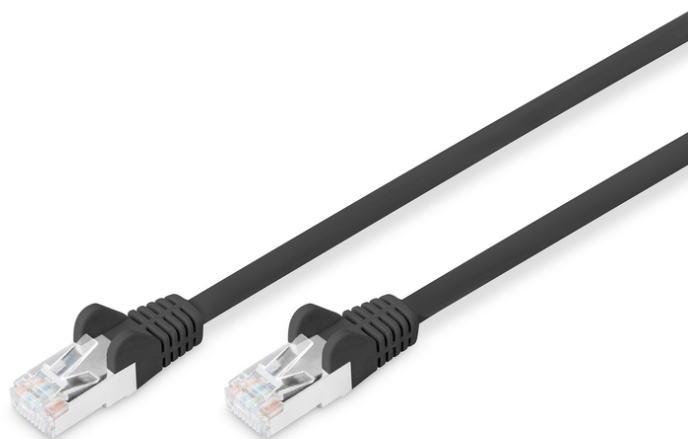

DIGITUS CAT 6 S/FTP patch cord

DB-160144-050-S
EAN 4016032384069

Patch Cable, CAT6, RJ45 M/M, 5.0m, S-FTP, AWG 27/7, color black

The DIGITUS® Category 6 Class E patch cords are manufactured and tested to the ISO/IEC 11801 and DIN EN 50173 Category 6 specifications. They will guarantee the installed cabling system is compliant with the ISO & EN channel specification requirements and will provide optimum performance levels of DIGITUS® Category 6 cabling. The performance is tested up to 250 MHz inclusive performance characteristics such as near end cross talk ("NEXT"). DIGITUS® patch cords are designed and produced to fulfill the highest requirements of various application areas in full volume. Each cable is fitted with a molded boot which comes with kink protection and strain relief. Furthermore the boot is equipped with a latch protection that prevents the latching lever against breaking. This network cable is suitable e.g. for the connection in network cabinets. Another area of application is the wiring of the DSL telephone system.

Future-oriented standards and high-end quality for your network.

- LSZH – low smoke zero halogen
- Boots with kink protections and strain reliefs
- Cable color: black
- Color connector: black
- Hoods: plastic
- Assortment: Twisted Pair Patchkabel
- Length: 5 m
- Connector 1: Modular RJ45 (8/8) plug
- Connector 2: Modular RJ45 (8/8) plug
- Category: CAT 6
- Shielding: S-FTP, pairs in metal foil and braid shielding
- Structure: 4 x 2 AWG 27/7, twisted pair
- Wire material: CU

Package contents

- 1x CAT6 S/FTP patch cord, lenght 5 m, color black

Logistics						
	Number (pcs)	Weight (kg)	Depth (cm)	Width (cm)	Height (cm)	cm³
Packaging Unit Carton	40	7.30	54.00	26.00	36.00	50,544.00
Packaging Unit Inside	10	1.83	50.00	25.00	9.00	11,250.00
Packaging Unit Single	1	0.18	5.00	7.50	23.50	881.25
Net single without Packaging	1	0.08	5.00	7.50	23.50	881.25