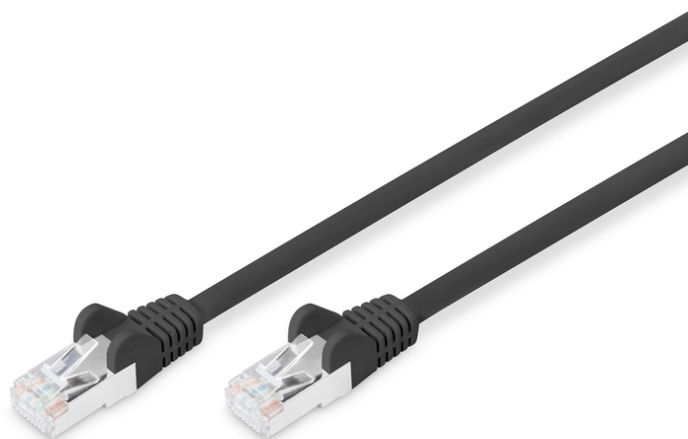

DIGITUS CAT 6 S/FTP patch cord

DB-160144-050-S
EAN 4016032384069

Patch Cable, CAT6, RJ45 M/M, 5.0m, S-FTP, AWG 27/7, color black

The DIGITUS® Category 6 Class E patch cords are manufactured and tested to the ISO/IEC 11801 and DIN EN 50173 Category 6 specifications. They will guarantee the installed cabling system is compliant with the ISO & EN channel specification requirements and will provide optimum performance levels of DIGITUS® Category 6 cabling. The performance is tested up to 250 MHz inclusive performance characteristics such as near end cross talk (“NEXT”). DIGITUS® patch cords are designed and produced to fulfill the highest requirements of various application areas in full volume. Each cable is fitted with a molded boot which comes with kink protection and strain relief. Furthermore the boot is equipped with a latch protection that prevents the latching lever against breaking. This network cable is suitable e.g. for the connection in network cabinets. Another area of application is the wiring of the DSL telephone system.

Future-oriented standards and high-end quality for your network.

- LSZH – low smoke zero halogen
- Boots with kink protections and strain reliefs
- Cable color: black
- Color connector: black
- Hoods: plastic
- Assortment: Twisted Pair Patchkabel
- Length: 5 m
- Connector 1: Modular RJ45 (8/8) plug
- Connector 2: Modular RJ45 (8/8) plug
- Category: CAT 6
- Shielding: S-FTP, pairs in metal foil and braid shielding
- Structure: 4 x 2 AWG 27/7, twisted pair
- Wire material: CU

Package contents

- 1x CAT6 S/FTP patch cord, lenght 5 m, color black

Logistics						
	Number (pcs)	Weight (kg)	Depth (cm)	Width (cm)	Height (cm)	cm³
Packaging Unit Carton	40	7.30	54.00	26.00	36.00	50,544.00
Packaging Unit Inside	10	1.83	50.00	25.00	9.00	11,250.00
Packaging Unit Single	1	0.18	5.00	7.50	23.50	881.25
Net single without Packaging	1	0.08	5.00	7.50	23.50	881.25