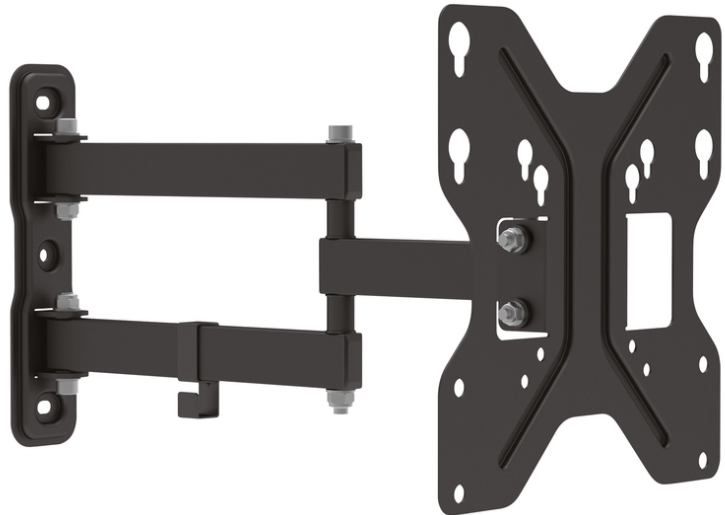

DIGITUS Universal LED/LCD Monitor Wall Mount

DA-90357
EAN 4016032382706

3D Universal TV/Monitor Mount up to 107cm (42") 15° Tilt, 180° Swivel, max 30kg, VESA max 200x200

Universal wall mount for flexibly aligning the monitor according to your viewing position with three adjustable levels. The universal wall mount allows you to install LED and LCD monitors and TVs of all brands, in sizes up to 107 cm. Simply note the VESA size and the weight of your monitor in order to select an appropriate wall mount.

Universal wall mount with adjustment options in all three dimensions

- Suitable for standard VESA mounting patterns of 75 x 75, 100 x 100, 200 x 100, and 200 x 200 mm.
- For mounting devices with a screen diagonal of 48 cm (19") to 107 cm (42") to the wall
- Max. load bearing capacity: 30 kg
- Weight: 1.7 kg

Package contents

- TV wall mount
- Screws for mounting the monitor
- Manual

Logistics						
	Number (pcs)	Weight (kg)	Depth (cm)	Width (cm)	Height (cm)	cm ³
Packaging Unit Carton	7	16.40	28.00	47.00	26.50	34,874.00
Packaging Unit Inside	1	2.34	0.00	0.00	0.00	0.00
Packaging Unit Single	1	2.34	24.50	26.50	6.30	4,090.27
Net single without Packaging	1	1.97	24.50	26.50	6.30	4,090.27