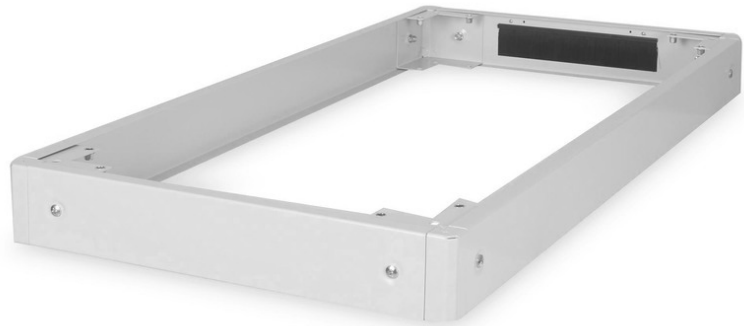

DIGITUS Plinth for Unique Network- & Dynamic Basic Network- and Server Cabinets - 600x1200 mm (WxD)

DN-19 PLINTH-6/12-N1
 EAN 4016032382584

Plinth for Unique network racks and Dynamic Basic network and server racks, 100x600x1200 mm, grey

The Plinth are available for all 483 mm (19") cabinets of the Unique Series as well as the Dynamic Basic Series of DIGITUS Professional. Extends the floor clearance by 100 mm. Up to two plinth can be stacked to reach 200 mm. The space can be used for the storage of cables and for cable management. The delivery takes place unmounted.

The DIGITUS 483 mm (19") equipment is made for high demand IT-infrastructure solutions, produced on German standards.

- Easy installation underneath the cabinets

- 1.5 - 2.0 mm strong steel sheet
- Removable side panels
- Rear side panel with brush cable entry, 300 x 60 mm
- Color: light grey, RAL 7035
- Depth: 1200 mm
- Width: 600 mm
- For cabinet series: Unique Network, Dynamic Basic
- Inch form factor (IEC 60297): 482.6 mm (19")