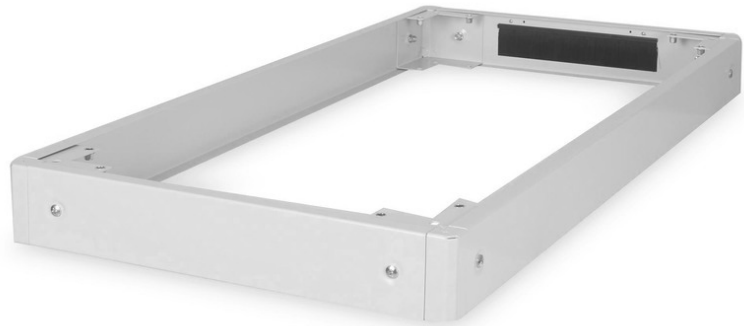

DIGITUS Plinth for Unique Network- & Dynamic Basic Network- and Server Cabinets - 600x1200 mm (WxD)

DN-19 PLINTH-6/12-N1
EAN 4016032382584

Plinth for Unique network racks and Dynamic Basic network and server racks, 100x600x1200 mm, grey

The Plinth are available for all 483 mm (19") cabinets of the Unique Series as well as the Dynamic Basic Series of DIGITUS Professional. Extends the floor clearance by 100 mm. Up to two plinth can be stacked to reach 200 mm. The space can be used for the storage of cables and for cable management. The delivery takes place unmounted.

The DIGITUS 483 mm (19") equipment is made for high demand IT-infrastructure solutions, produced on German standards.

- Easy installation underneath the cabinets

- 1.5 - 2.0 mm strong steel sheet
- Removable side panels
- Rear side panel with brush cable entry, 300 x 60 mm
- Color: light grey, RAL 7035
- Depth: 1200 mm
- Width: 600 mm
- For cabinet series: Unique Network, Dynamic Basic
- Inch form factor (IEC 60297): 482.6 mm (19")