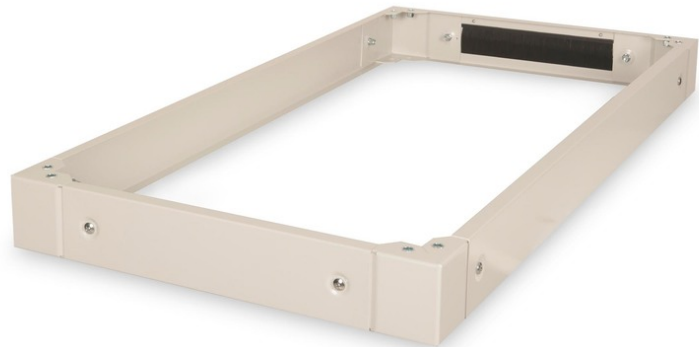

DIGITUS Plinth for Server Cabinets of the Unique Series - 600x1200 mm (WxD)

DN-19 PLINTH-6/12-1
 EAN 4016032380955

Plinth for Unique server rack 100x600x1200 mm, color grey (RAL 7035)

The Plinth are available for all 483 mm (19") cabinets of the Unique Series as well as the Dynamic Basic Series of DIGITUS Professional. Extends the floor clearance by 100 mm. Up to two plinth can be stacked to reach 200 mm. The space can be used for the storage of cables and for cable management. The delivery takes place unmounted.

The DIGITUS 483 mm (19") equipment is made for high demand IT-infrastructure solutions, produced on German standards.

- Easy installation underneath the cabinets

- 1.5 - 2.0 mm strong steel sheet
- Removable side panels
- Rear side panel with brush cable entry, 300 x 60 mm
- Color: light grey, RAL 7035
- Depth: 1200 mm
- Width: 600 mm
- For cabinet series: Unique Server
- Inch form factor (IEC 60297): 482.6 mm (19")