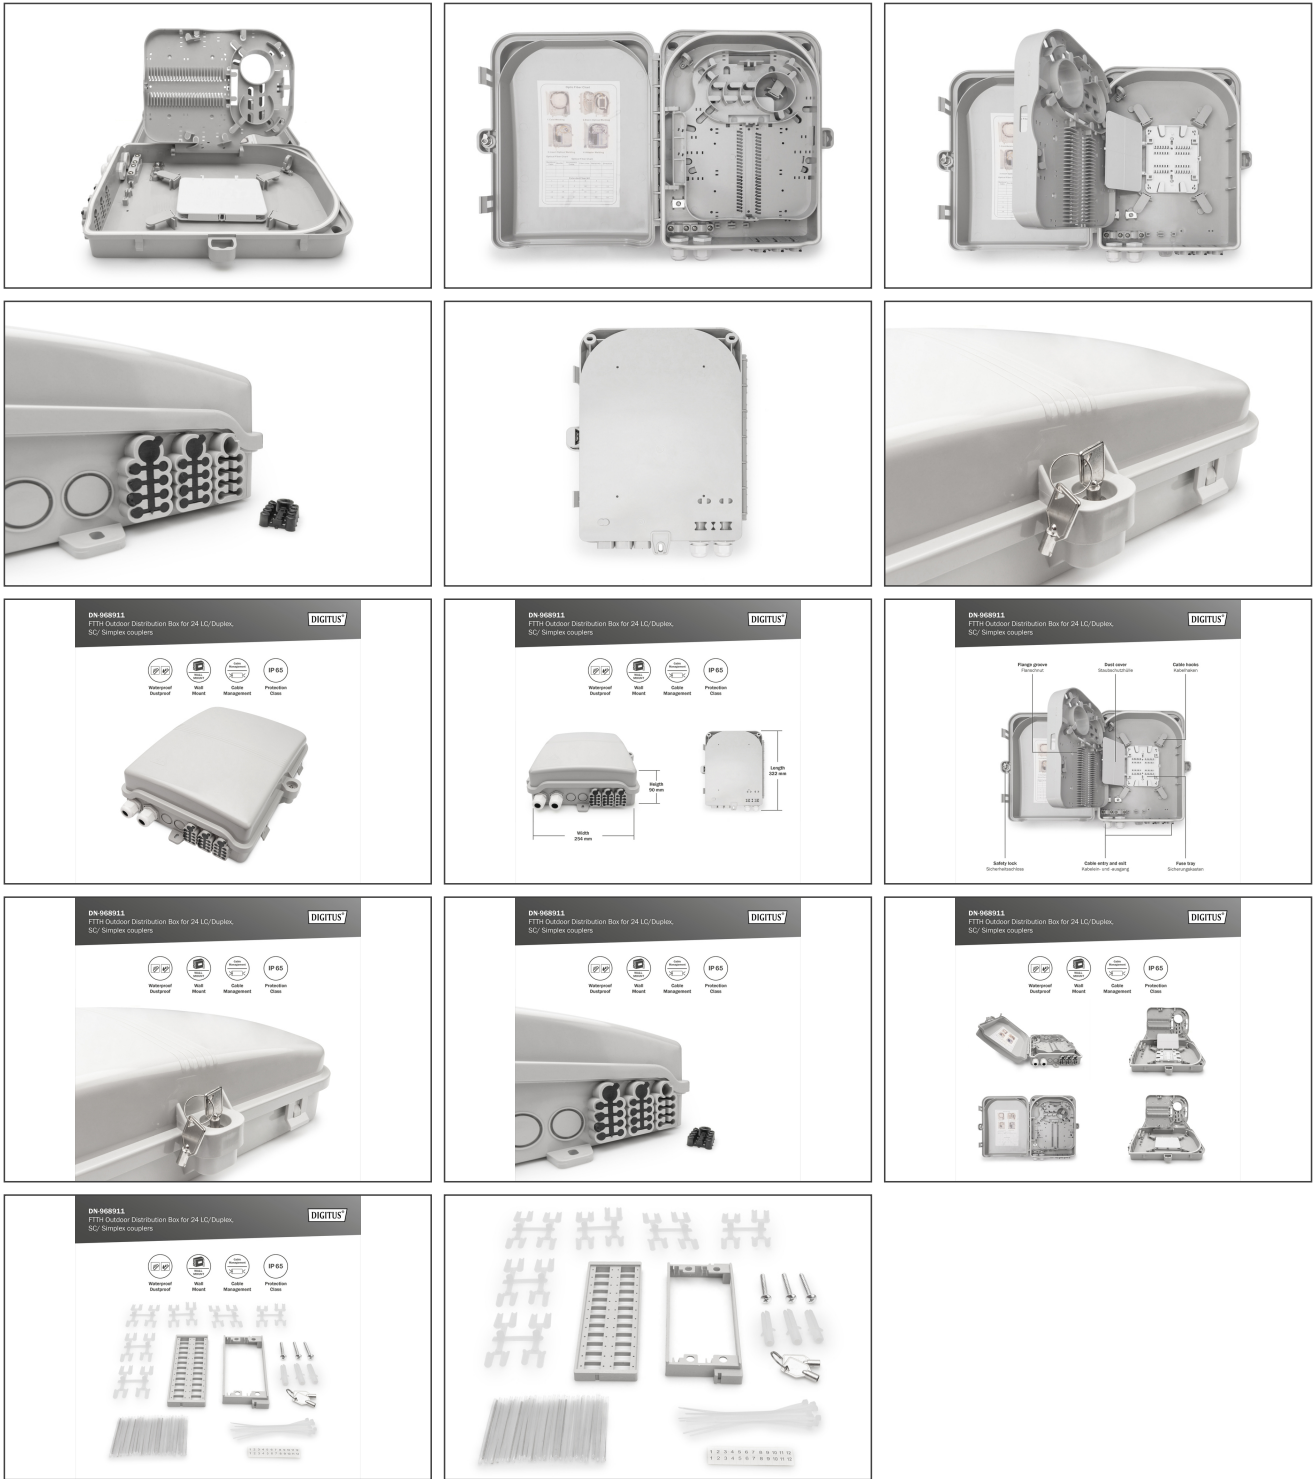

DN-968911
FTTH Outdoor Distribution Box for 24 LC Duplex,
SC Simplex couplers

IP68 RFI Cable Management Protection Class

DN-968911
FTTH Outdoor Distribution Box for 24 LC Duplex,
SC Simplex couplers

IP68 RFI Cable Management Protection Class

DN-968911
FTTH Outdoor Distribution Box for 24 LC Duplex,
SC Simplex couplers

IP68 RFI Cable Management Protection Class

DN-968911
FTTH Outdoor Distribution Box for 24 LC Duplex,
SC Simplex couplers

IP68 RFI Cable Management Protection Class

DN-968911
FTTH Outdoor Distribution Box for 24 LC Duplex,
SC Simplex couplers

IP68 RFI Cable Management Protection Class

DN-968911
FTTH Outdoor Distribution Box for 24 LC Duplex,
SC Simplex couplers

IP68 RFI Cable Management Protection Class

DN-968911
FTTH Outdoor Distribution Box for 24 LC Duplex,
SC Simplex couplers

IP68 RFI Cable Management Protection Class

DN-968911
FTTH Outdoor Distribution Box for 24 LC Duplex,
SC Simplex couplers

IP68 RFI Cable Management Protection Class