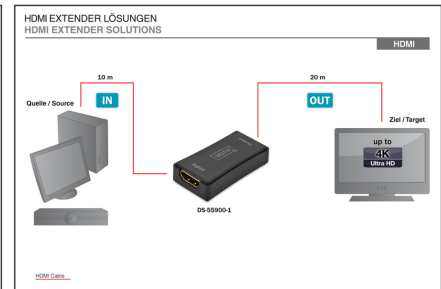

Safety notes

- If the device is powered by a plug-in power supply, ensure that the power adapter is connected correctly and meets the specified requirements (e.g. voltage and current).
- Only use certified CAT5e or CAT6 cables to ensure stable signal transmission.
- For particularly long cable runs or in environments prone to interference, it is recommended to use shielded network cables.
- Make sure that all connections are tight and secure to avoid loose contacts that could affect the signal quality. Make sure that the HDMI and Ethernet connections are connected correctly.
- Make sure that the CAT cable is not laid near high-voltage power lines or other strong sources of electromagnetic interference to avoid signal interference.
- Only operate the device within the specified temperature range.
- Do not use the device outdoors or in damp or wet environments
- Check all connections and cables regularly for wear or damage. Cables and connections can wear out, especially with frequent use or long installations, which can lead to poor signal quality or system failure.

EU responsible person

EU based economic operator ensuring the product complies with the required regulations.

ASSMANN Electronic GmbH
Auf dem Schüffel 3
Lüdenscheid, Germany
<https://www.assmann.com>
info@assmann.com