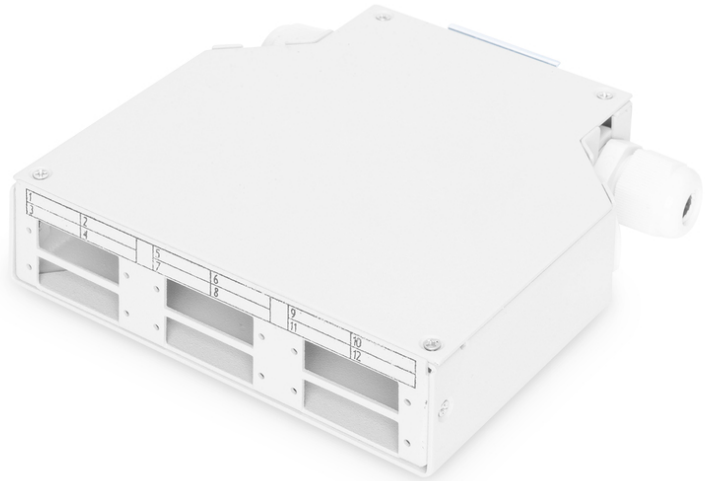

DIGITUS Din Rail Distribution Box

DN-96890
EAN 4016032370680

DIN Rail Splicing Box for 6x SC//DX Couplers, Color grey
 Din Rail Distribution Box for 6x SC//DX Couplers

• 125 x 130 x 35 mm (W x D x H)

Logistics						
	Number (pcs)	Weight (kg)	Depth (cm)	Width (cm)	Height (cm)	cm ³
Packaging Unit Carton	10	6.98	36.50	31.00	13.00	14,709.50
Packaging Unit Inside	1	0.70	0.00	0.00	0.00	0.00
Packaging Unit Single	1	0.70	17.50	15.00	3.50	918.75
Net single without Packaging	1	0.65	17.50	15.00	3.50	918.75