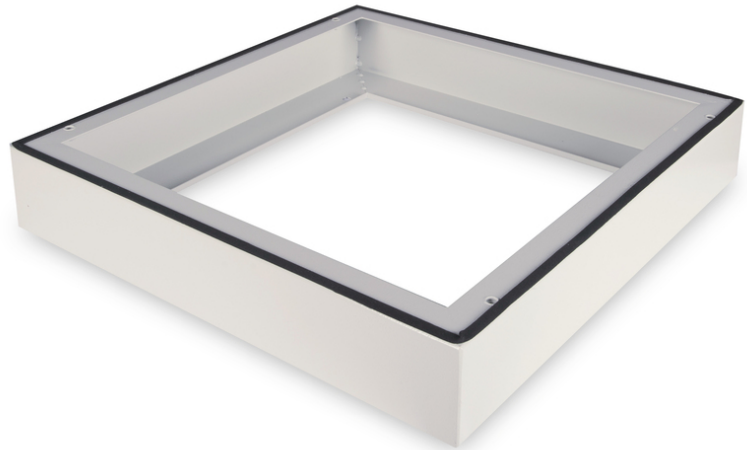

DIGITUS Plinth for IP55 Wall Mounting Cabinets - 600x600 mm (WxD)

DN-19 PLINTH-6-I-OD
 EAN 4016032370512

Plinth for IP55 outdoor wall mounting cabinet 100x600x600 mm, color grey (RAL 7035)

The plinth for 483 mm (19") IP55 wall mounting cabinets extends the height to 100 mm and provides space for organized cabling. Mounting can be done easily via included screws. The plinth is also equipped with a gasket to maintain the IP55 protection. It makes the floor installation on concrete basement possible.

- Easy installation underneath the cabinets

- 1.5 - 2.0 mm strong steel sheet
- Color: light grey, RAL 7035
- Depth: 600 mm
- Width: 600 mm
- For cabinet series: Wall Mounting
- Inch form factor (IEC 60297): 482.6 mm (19")