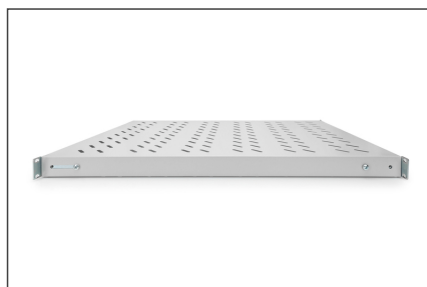

More images: