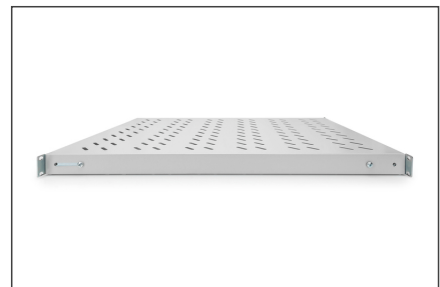

More images: