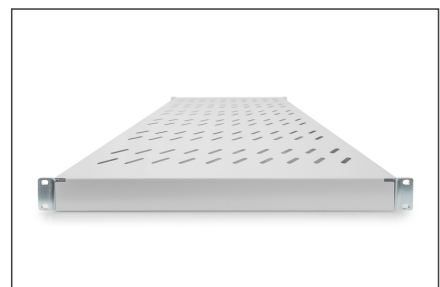

More images: