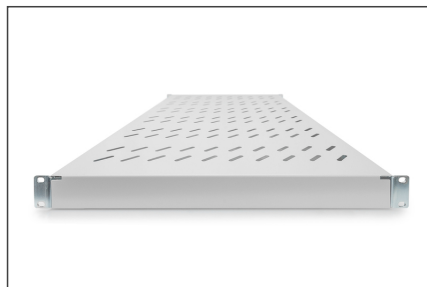

More images: