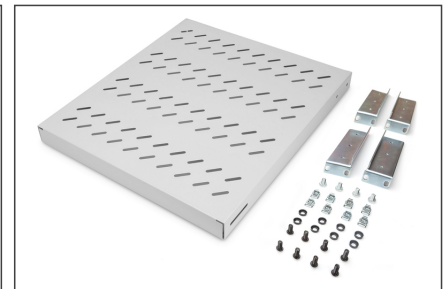

Safety notes

- When installing and using the accessory product for network cabinets, observe the respective safety instructions of the manufacturer or the cabinet system in which you want to use the accessory.

EU responsible person

EU based economic operator ensuring the product complies with the required regulations.

ASSMANN Electronic GmbH
Auf dem Schüffel 3
Lüdenscheid, Germany
<https://www.assmann.com>
info@assmann.com