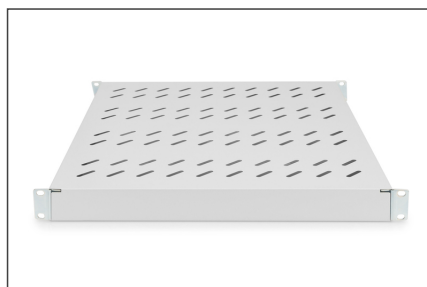

More images: