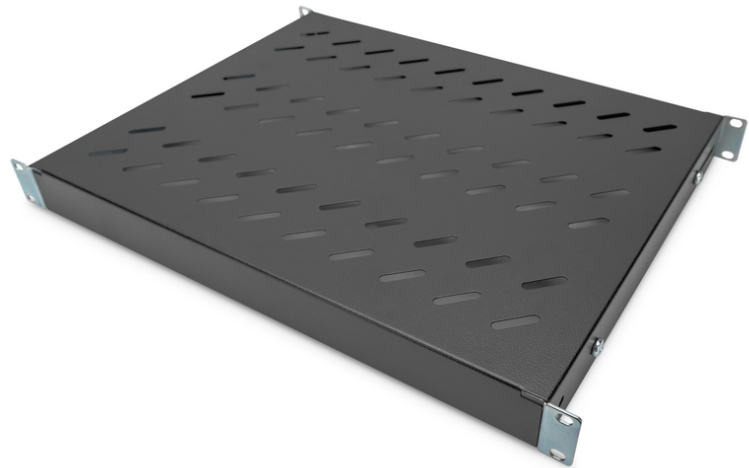

DIGITUS Shelf with Variable Rails for Fixed Mounting in 483 mm (19") Cabinets

DN-97645
EAN 4016032364979

1U fixed shelf for 600 mm depth racks 43x483x358 mm, adjust. up to 550 mm depth, black

The shelves for fixed mounting can be installed easy on the four 483 mm (19") profile rails of your 483 mm (19") network- or server cabinet. Due to their stable, perforated steel sheet with a load capacity of 50 kg, they are the optimal surface for components which are not 483 mm (19") suitable. The fixing rails are can be adjusted if needed.

- for fixed mounting on the four 483 mm (19") profile rails
- sturdy, perforated steel sheet
- incl. fixing material

- 4-point fixing (front- and rear 19" profile rails)
- Color: black, RAL 9005
- Load capacity: 50 kg
- Mounting type: Adjustable mounting rails
- Units: 1
- Weight: 2.38 kg
- Inch form factor (IEC 60297): 482.6 mm (19")
- Suitable cabinet depth: 600 mm