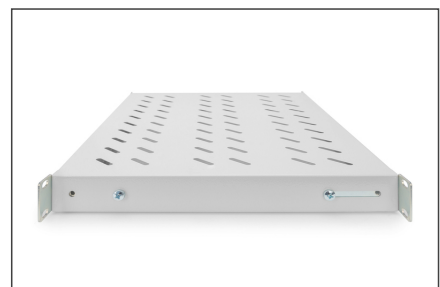

More images: