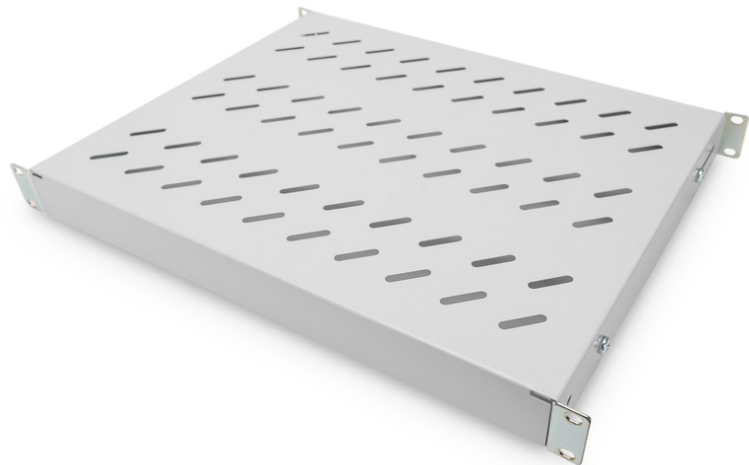

DIGITUS Shelf with Variable Rails for Fixed Mounting in 483 mm (19") Cabinets

DN-97644
 EAN 4016032364962

1U fixed shelf for 600 mm depth racks 44x483x358 mm, adjust. 350-550 mm depth, grey

The shelves for fixed mounting can be installed easy on the four 483 mm (19") profile rails of your 483 mm (19") network- or server cabinet. Due to their stable, perforated steel sheet with a load capacity of 50 kg, they are the optimal surface for components which are not 483 mm (19") suitable. The fixing rails are can be adjusted if needed.

- for fixed mounting on the four 483 mm (19") profile rails
- sturdy, perforated steel sheet
- incl. fixing material, M6

- 4-point fixing (front- and rear 19" profile rails)
- Color: light grey, RAL 7035
- Load capacity: 50 kg
- Mounting type: Adjustable mounting rails
- Units: 1
- Weight: 2.38 kg
- Inch form factor (IEC 60297): 482.6 mm (19")
- Suitable cabinet depth: 600 mm