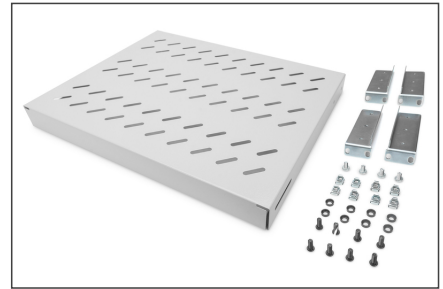

Safety notes

- When installing and using the accessory product for network cabinets, observe the respective safety instructions of the manufacturer or the cabinet system in which you want to use the accessory.

EU responsible person

EU based economic operator ensuring the product complies with the required regulations.

ASSMANN Electronic GmbH
Auf dem Schüffel 3
Lüdenscheid, Germany
<https://www.assmann.com>
info@assmann.com