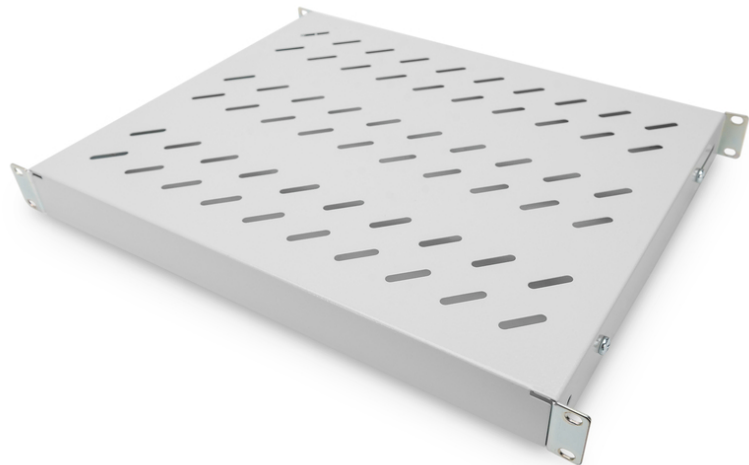

# DIGITUS Shelf with Variable Rails for Fixed Mounting in 483 mm (19") Cabinets

DN-97644  
EAN 4016032364962

**1U fixed shelf for 600 mm depth racks 44x483x358 mm, adjust. 350-550 mm depth, grey**

The shelves for fixed mounting can be installed easy on the four 483 mm (19") profile rails of your 483 mm (19") network- or server cabinet. Due to their stable, perforated steel sheet with a load capacity of 50 kg, they are the optimal surface for components which are not 483 mm (19") suitable. The fixing rails are can be adjusted if needed.

- for fixed mounting on the four 483 mm (19") profile rails
- sturdy, perforated steel sheet
- incl. fixing material

- 4-point fixing (front- and rear 19" profile rails)
- Color: light grey, RAL 7035
- Load capacity: 50 kg
- Mounting type: Adjustable mounting rails
- Units: 1
- Weight: 2.38 kg
- Inch form factor (IEC 60297): 482.6 mm (19")
- Suitable cabinet depth: 600 mm