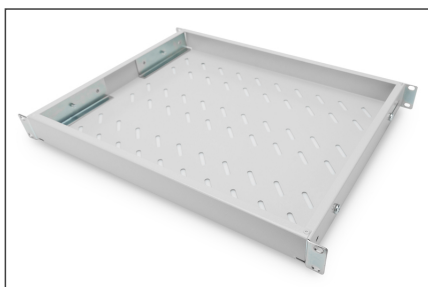

More images: