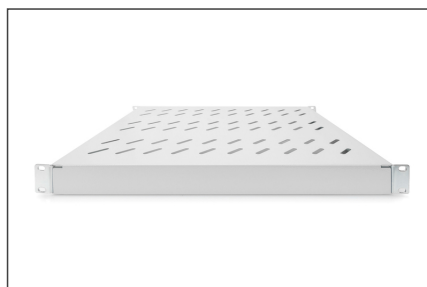

More images: