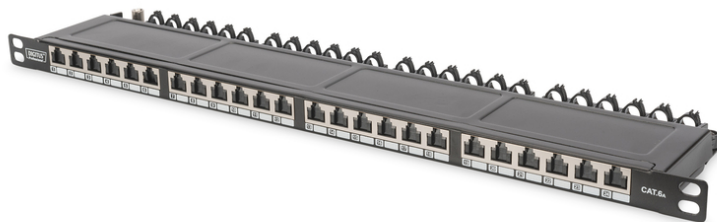

DIGITUS CAT 6A, Class EA High Density Patch Panel, shielded

DN-91624S-SL-EA
EAN 4016032341369

CAT 6A Class EA patch panel, shielded, 0.5U 24-port RJ45, incl. dust cover, 8P8C, black

The DIGITUS® 24-port 0.5U Patch Panel offers a high density. As the panel is only 0.5U in height, it allows to present 48 ports on 1U (2 panels with 24 ports each) which can be installed.

Save a lot of space (only 0.5U) - With shutters for dust protection - Best performance and link quality for your network

- Transmission properties: Category 6A, Class EA
- Area of application: Up to 500 MHz, 10GBase-T
- Norms: ISO/IEC 11801 2nd Ed., EN 50173-1, EIA/TIA 568-C, 802.3af, 802.3at PoE+
- General properties:
- Suitable for 483 mm (19") cabinet mounting
- RJ45 female, 8P8C
- Cable installation via LSA strips, color coded according to EIA/TIA 568 A & B
- Cable fixing with smart cable ties
- Central ground connection
- 360° shield coverage
- Integrated dust cover
- Mechanical properties:
- Housing material: 1.5 mm galvanic cold rolled steel, acc. to EN1.4301, UNS S30400, AISI 304 and LMSAD110

- RJ45 female material: ABS UL 94V-0
- RJ45 female contact: Tinned phosphor bronze, 0.5 µ gold-plated contact
- RJ45 shielding: Tinned bronze
- LSA termination clamp: Krone LSA+, UL 94V-2, zinc plated phosphor bronze
- Ground wire: Not included
- Conductor plate: FR4, UL 94V-0
- Physical properties:
- Insertion force: 30N max. (IEC 60603-7-5)
- Retention strength: 7.7 kg between jack and plug
- Operation temperature: -20° C to +70 °C (ISO/IEC 11801, EN 50173-1, ANSI/TIA/EIA 568 C)
- Mating cycles female: > 750 acc. to ISO/IEC 11801, IEC 60603-7-5
- Clamp: > 200 acc. to ISO/IEC 11801, IEC 60603-7-5
- IDC wire size: 22 – 26 AWG solid and stranded conductor
- Insulation resistance: > 500 MOhm
- Contact resistance: < 20 MilliOhm
- Dielectric strength: 1000 VDC (Contact/Contact), 1500 VDC (Contact/Ground)
- Colour: Black RAL9005
- Color: black, RAL 9005
- Ports: 24
- Units: 0
- Category: CAT 6A