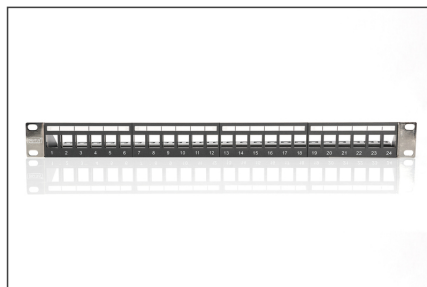

More images:

Safety notes

- Protect product from moisture