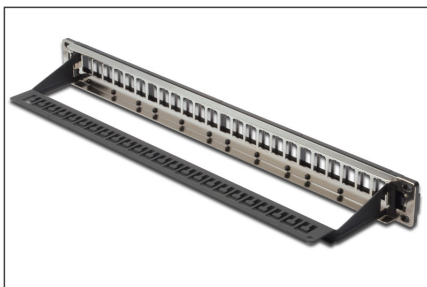

More images:

Safety notes

- Protect product from moisture