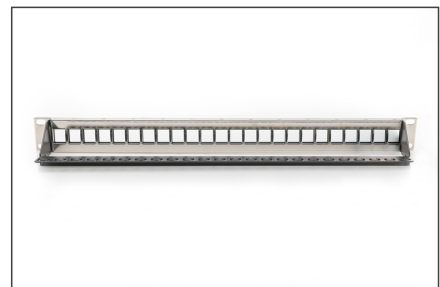

More images:

Safety notes

- Protect product from moisture