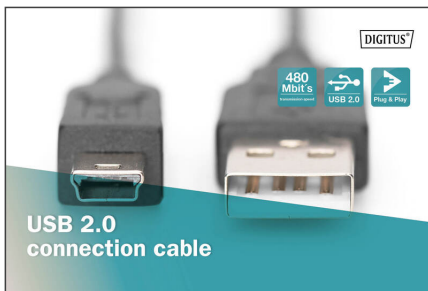

Safety notes

- When plugging and unplugging the cable, only grasp the plug and do not pull directly on the cable.
- Cables must not be kinked sharply or bent at tight angles, as this can damage the inner wires and lead to failures.
- Make sure that the cables are not under tensile load, as this can damage the insulation and the wires inside the cable.
- Ensure that cables are not laid in areas where they can be easily damaged mechanically.
- Cables should not be used in environments with extremely high or very low temperatures. Observe the product information on the maximum operating temperature of the cable
- Check cables regularly for visible damage such as cracks, kinks or signs of wear. Defective cables should be replaced immediately to avoid failures, short circuits or even electric shocks.

EU responsible person

EU based economic operator ensuring the product complies with the required regulations.

ASSMANN Electronic GmbH
Auf dem Schüffel 3
Lüdenscheid, Germany
<https://www.assmann.com>
info@assmann.com