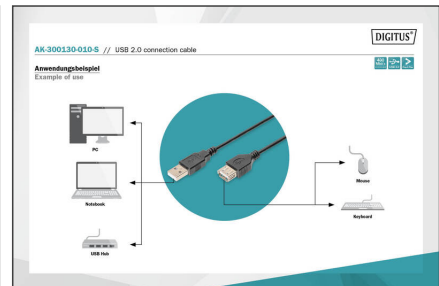

More images: