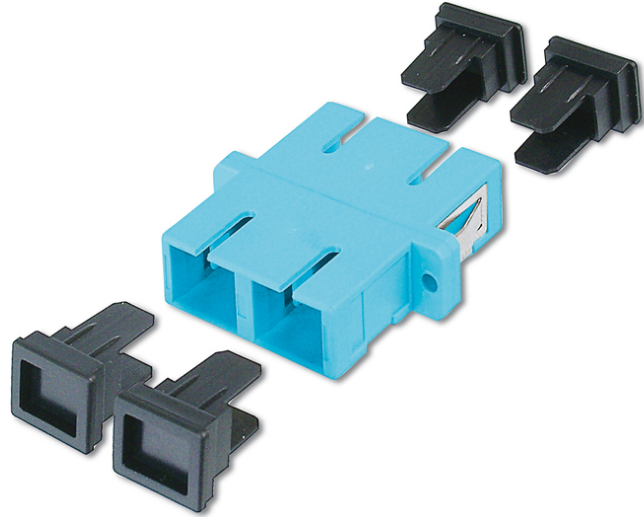

DIGITUS SC / SC Coupler, Multimode

DN-96005-1
 EAN 4016032335689

FO coupler, duplex, SC to SC, MM OM3, color aqua ceramic sleeve, polymer housing, incl. screws

The high quality DIGITUS® fiber optic couplers with ceramic ferrule are the perfect supplement for the assembling of splice boxes. Due to constant quality controls and the accurate processing, the couplers guarantee an optimal performance and link quality. Each coupler is equipped with a dust protection cup, to protect the ferrules against dust. Moreover the couplers are delivered with the suitable mounting material, so that they can be installed and fixed to the front panels immediatly. The perfect performance is achieved by using the DIGITUS® Pigtails, which are also high quality manufactured and

whose connectors interact with the couplers in the best of possible ways.

The best solution for Splice Boxes

- SC / SC
- Duplex
- Multimode
- Ceramic Sleeve
- Polymer housing
- incl. fixing material
- Aqua color