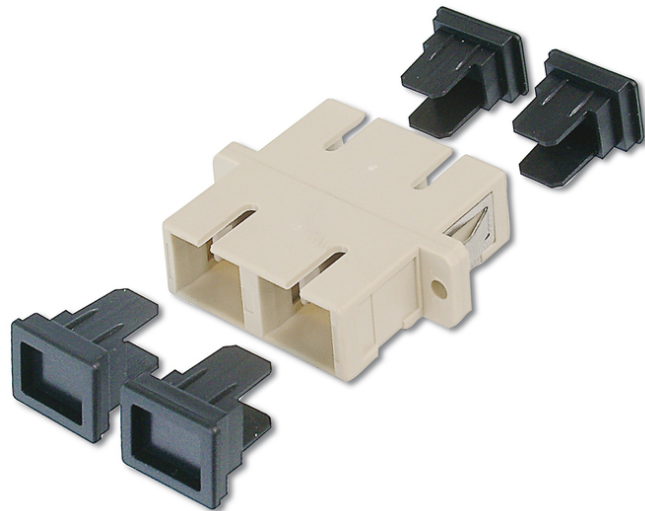

# DIGITUS SC / SC Coupler, Multimode

DN-96004-1  
 EAN 4016032335665

**FO coupler, duplex, SC to SC, MM OM2, color grey ceramic sleeve, polymer housing, incl. screws**

The high quality DIGITUS® fiber optic couplers with ceramic ferrule are the perfect supplement for the assembling of splice boxes. Due to constant quality controls and the accurate processing, the couplers guarantee an optimal performance and link quality. Each coupler is equipped with a dust protection cup, to protect the ferrules against dust. Moreover the couplers are delivered with the suitable mounting material, so that they can be installed and fixed to the front panels immediatly. The perfect performance is achieved by using the DIGITUS® Pigtails, which are also high quality manufactured and

whose connectors interact with the couplers in the best of possible ways.

**The best solution for Splice Boxes**

- SC / SC
- Duplex
- Multimode
- Ceramic Sleeve
- Polymer housing
- Grey color
- incl. fixing material