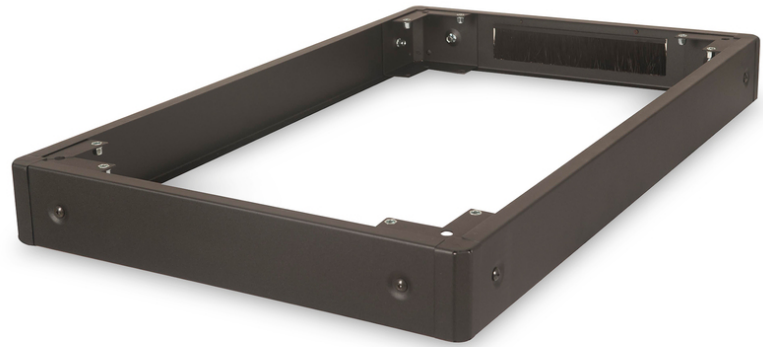

DIGITUS Plinth for Unique Network- & Dynamic Basic Network- and Server Cabinets - 600x1000 mm (WxD)

DN-19 PLINTH-6/10-NB
EAN 4016032335078

Plinth for Unique network racks and Dynamic racks
100x600x1000 mm, black

The Plinth are available for all 483 mm (19") cabinets of the Unique Series as well as the Dynamic Basic Series of DIGITUS Professional. Extends the floor clearance by 100 mm. Up to two plinth can be stacked to reach 200 mm. The space can be used for the storage of cables and for cable management. The delivery takes place unmounted.

The DIGITUS 483 mm (19") equipment is made for high demand IT-infrastructure solutions, produced on German standards.

- Easy installation underneath the cabinets

- 1.5 - 2.0 mm strong steel sheet
- Removable side panels
- Rear side panel with brush cable entry, 300 x 60 mm
- Color: light grey, RAL 7035
- Depth: 1000 mm
- Width: 600 mm
- For cabinet series: Unique Network, Dynamic Basic
- Inch form factor (IEC 60297): 482.6 mm (19")