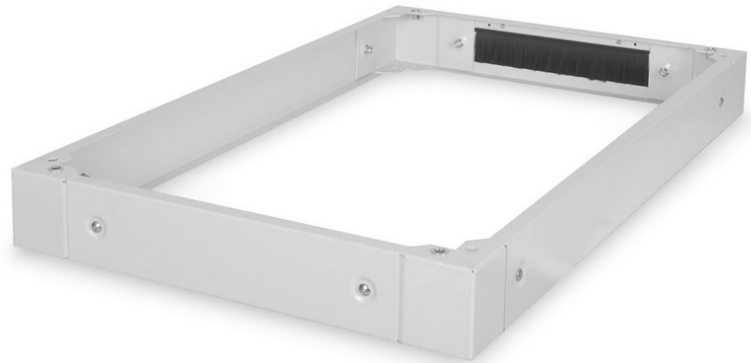

DIGITUS Base for server enclosures in the Unique series - 600x1000 mm (WxD)

DN-19 PLINTH-6/10-1
 EAN 4016032334965

Plinth for Unique server racks 100x600x1000 mm, color grey (RAL 7035)

The plinths are available for all 483 mm (19") cabinets in the Unique series and the Dynamic Basic series from DIGITUS. Increases the ground clearance by 100 mm. Up to two plinths can be mounted on top of each other to achieve a height of 200 mm. The interior can be used to store excess cable lengths and for cable management. Supplied unassembled.

The DIGITUS® 483 mm (19") accessories have been developed to meet the high demands of IT infrastructure. It is manufactured according to German quality standards.

- Simple installation under the cabinets
- 1.5 - 2.0 mm thick sheet steel
- Removable side panels
- Rear panel with cable entry and brush strip, 300 x 60 mm
- Color: light grey, RAL 7035
- Depth: 1000 mm
- Width: 600 mm
- For cabinet series: Unique Server
- Inch form factor (IEC 60297): 482.6 mm (19")