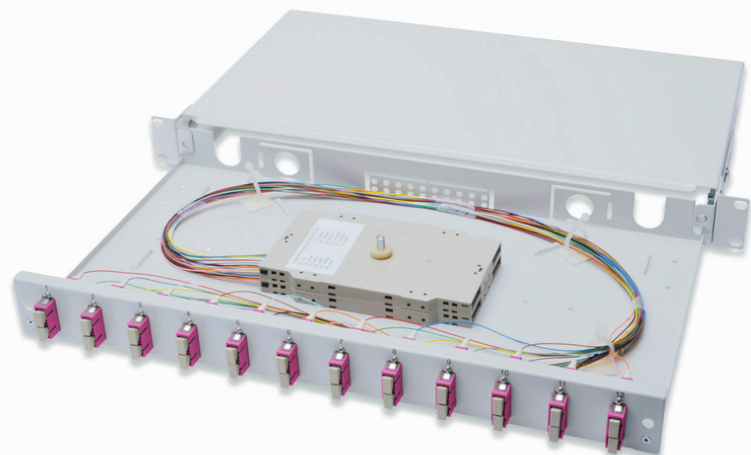

# DIGITUS Fiber Optic Splice Box, Equipped, SC, OM4

DN-96321-4  
EAN 4016032325796

**FO splice box, 1U, equipped, 12x SC DX, OM4 inkl. Spleißkass., gefärbte Pigtaills, Kupplungen**

FO splice box, 1U, equipped, 12x SC DX, OM4, incl. splice cassette, colored pigtaills, couplers

- Completely prefabricated, fiber pigtaills exposed and inserted into the splice cassette(s), crimp splice holders
- Colored pigtaills
- Couplers with zirconia ceramic ferrule
- Couplers in polymer housing
- Carrier housing made of 1.0 mm steel sheet, varnished
- 1 height unit (44.45 mm)

- 483mm width (19")
- 240mm depth
- M20/M25 screw, cassette, cassette cover and strain relief included
- 12x SC duplex, Multimode OM4
- Assembly: Splice Box
- Color: light grey, RAL 7035
- Connector type: SC / UPC / duplex
- Fiber class: OM4
- Number of fibers: 24
- Type: sliding