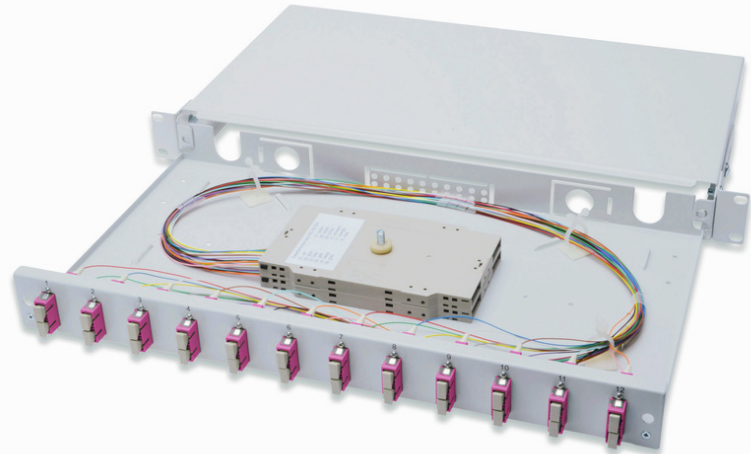

DIGITUS Fiber Optic Splice Box, Equipped, SC, OM4

DN-96321-4
EAN 4016032325796

FO splice box, 1U, equipped, 12x SC DX, OM4 inkl. Spleißkass., gefärbte Pigtaills, Kupplungen

FO splice box, 1U, equipped, 12x SC DX, OM4, incl. splice cassette, colored pigtaills, couplers

- Completely prefabricated, fiber pigtaills exposed and inserted into the splice cassette(s), crimp splice holders
- Colored pigtaills
- Couplers with zirconia ceramic ferrule
- Couplers in polymer housing
- Carrier housing made of 1.0 mm steel sheet, varnished
- 1 height unit (44.45 mm)

- 483mm width (19")
- 240mm depth
- M20/M25 screw, cassette, cassette cover and strain relief included
- 12x SC duplex, Multimode OM4
- Assembly: Splice Box
- Color: light grey, RAL 7035
- Connector type: SC / UPC / duplex
- Fiber class: OM4
- Number of fibers: 24
- Type: sliding