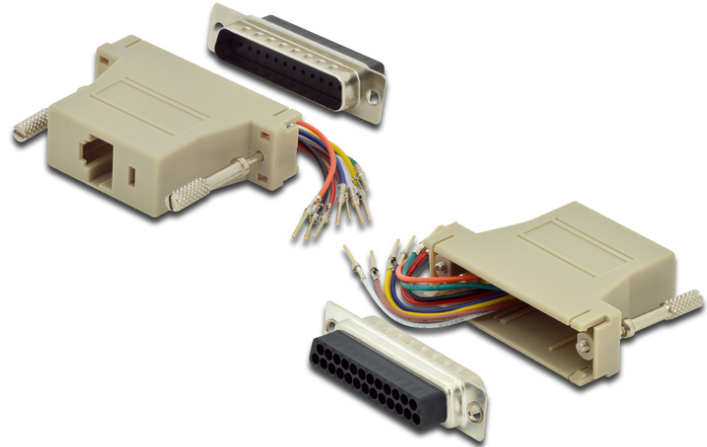

# DIGITUS RS 232 adapter

AK-610518-000-I  
 EAN 4016032325116

**Adapter, DB25, RJ45, Modular DB25 M, RJ45 F**

RS 232 to RJ45 adapter for self assembling

**For selfassembling**

- DSUB25, plug <=> RJ45, jack
- DSUB, 25-pin, with hex-screws
- PVC housing, color beige
- Assortment: Serial and Parallel Adapters