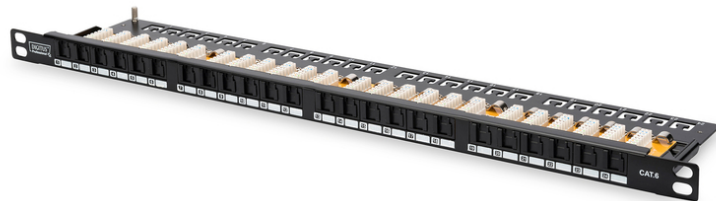

DIGITUS CAT 6, Class E High Density Patch Panel, unshielded

DN-91624U-SL-SH
EAN 4016032323280

CAT 6 Patch Panel, unshielded, 24-port RJ45 w. shutter, 8P8C, LSA, 0.5U, 19" rack mount, black

The DIGITUS® 24-port 0.5U Patch Panel offers a high density. As the panel is only 0.5U in height, it allows to present 48 ports on 1U (2 panels with 24 ports each) which can be installed.

Save a lot of space (only 0.5U) - With shutters for dust protection - Best performance and link quality for your network

- Transmission properties: Category 6
- Area of application: Up to 250 MHz, 1GBase-T
- Norms: ISO/IEC 11801 3rd Ed., EN 50173-1, EIA/TIA 568-C
- General properties:
- Suitable for 483 mm (19") cabinet mounting
- RJ45 female, 8P8C
- Cable installation via LSA strips, color coded according to EIA/TIA 568 A & B
- Cable fixing with smart cable ties
- Integrated dust cover
- Mechanical properties:
- Housing material: 1.5 mm galvanic cold rolled steel, acc. to EN1.4301, UNS S30400, AISI 304 and LMSAD110
- RJ45 female material: ABS UL 94V-0
- RJ45 female contact: Tinned phosphor bronze, 0.5 µ gold-plated contact

- LSA termination clamp: Krone LSA+, UL 94V-2, zinc plated phosphor bronze
- Ground wire: Not included
- Conductor plate: FR4, UL 94V-0
- Physical properties:
- Insertion force: 30N max. (IEC 60603-7-5)
- Retention strength: 7.7 kg between jack and plug
- Operation temperature: -20° C to +70 °C (ISO/IEC 11801, EN 50173-1, ANSI/TIA/EIA 568 C)
- Mating cycles female: > 750 acc. to ISO/IEC 11801, IEC 60603-7-5
- Clamp: > 200 acc. to ISO/IEC 11801, IEC 60603-7-5
- IDC wire size: 22 – 26 AWG solid and stranded conductor
- Insulation resistance: > 500 MOhm
- Contact resistance: < 20 MilliOhm
- Dielectric strength: 1000 VDC (Contact/Contact), 1500 VDC (Contact/Ground)
- Insulation resistance: > 500 MOhm
- Contact resistance: < 20 MilliOhm
- Dielectric strength: 1000 VDC (Contact/Contact), 1500 VDC (Contact/Ground)
- Color: Black (RAL 9005)
- Color: black, RAL 9005
- Ports: 24
- Units: 0
- Category: CAT 6

Logistics						
	Number (pcs)	Weight (kg)	Depth (cm)	Width (cm)	Height (cm)	cm³
Packaging Unit Carton	10	9.64	54.00	26.00	24.00	33,696.00
Packaging Unit Inside	1	0.96	4.00	53.00	12.00	2,544.00
Packaging Unit Single	1	0.96	4.00	53.00	12.00	2,544.00
Net single without Packaging	1	0.87	4.00	53.00	12.00	2,544.00