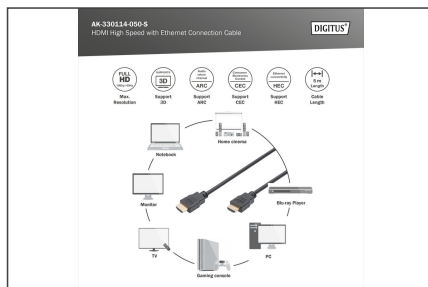

More images:

Safety notes

- When plugging and unplugging the cable, only grasp the plug and do not pull directly on the cable.
- Cables must not be kinked sharply or bent at tight angles, as this can damage the inner wires and lead to failures.