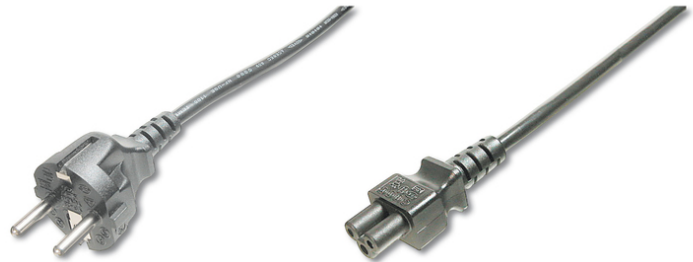

DIGITUS German Power Cord connection cable

AK-440115-008-S
 EAN 4016032322948

Power Cord, CEE 7/7 (Typ-F) - C5 M/F, 0,75m, H05VV-F3G 0.75qmm, bl

This power cord connection cable, also known as „Micky Mouse“- or „cloverleaf“ connector, is used for the connection of a Laptop or power supply unit to the German indoor power supply system (outlet).

Corresponds to the German guidelines

- Assortment: Device Connection Cables
- Cable standard: H05 VV F3G
- Color cable: black
- Color connector: black

- Connector 1: Schuko (CEE 7/7), plug
- Connector 2: IEC C5, jack
- Connector surface: nickel-plated
- Current load capacity: 250V/10A
- Hoods: molded
- Lead cross-section: 0.75qmm
- Packaging: Polybag
- Wire material: CU
- Length: 0.75 m
- Shielding: Unshielded