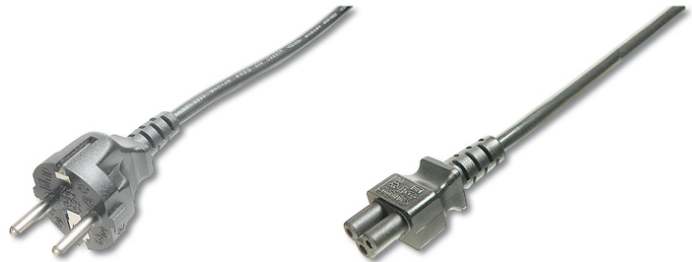

# DIGITUS German Power Cord connection cable

AK-440115-012-S  
 EAN 4016032322788

**Power Cord, CEE 7/7 (Typ-F) - C5 M/F, 1.2m, H05VV-F3G 0.75qmm, bl**

This power cord connection cable, also known as „Micky Mouse“- or „cloverleaf“ connector, is used for the connection of a Laptop or power supply unit to the German indoor power supply system (outlet).

**Corresponds to the German guidelines**

- Assortment: Device Connection Cables
- Cable standard: H05 VV F3G
- Color cable: black
- Color connector: black

- Connector 1: Schuko (CEE 7/7), plug
- Connector 2: IEC C5, jack
- Connector surface: nickel-plated
- Current load capacity: 250V/10A
- Hoods: molded
- Lead cross-section: 0.75qmm
- Packaging: Polybag
- Wire material: CU
- Length: 1.2 m
- Shielding: Unshielded