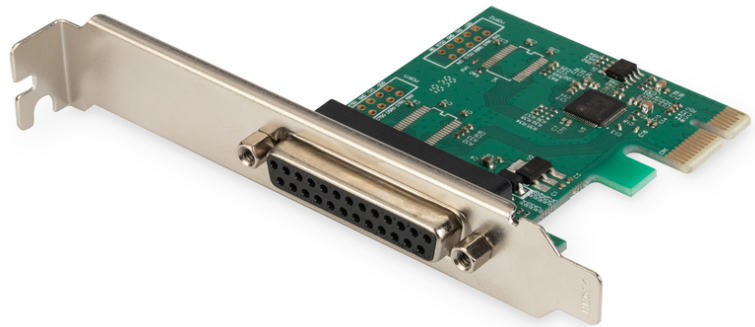

DIGITUS 1-Port Parallel Interface Card, PCI Express

DS-30020-1
EAN 4016032309383

Parallel I/O PCIeexpress Add-On card 1-port, incl. low profile, chipset:AX99100

Get more out of your parallel peripherals! The DIGITUS® parallel interface card, PCIe helps your old parallel devices perform like never before! With data transfer speeds of up to 2.5 Mbts/sec – up to 3 times faster than built-in parallel ports!

Take full advantage of all your high-speed parallel devices

- 1x DSUB 25, parallel port, jack
- Chipset: AX99100
- Data transfer rate up to 1,5 Mbps
- Supports enhanced capability port (ECP)

- Compliant with PCI Express base specification 2.0
- Compliant with PCI power management 1.2
- Incl. low profile bracket
- Operating temperature: 0 °C - 70 °C
- Operating humidity: 0% - 85% RH (non-condensing)
- Supports Windows 10, 8.1, 8, 7, Vista, XP, Mac OS X and Linux

Package contents

- 1-Port Parallel Interface Card, PCI Express
- Low profile bracket
- Driver CD
- Manual

Logistics						
	Number (pcs)	Weight (kg)	Depth (cm)	Width (cm)	Height (cm)	cm ³
Packaging Unit Carton	40	8.40	38.00	38.00	30.00	43,320.00
Packaging Unit Inside	1	0.21	3.00	14.00	16.00	672.00
Packaging Unit Single	1	0.21	3.00	14.00	16.00	672.00
Net single without Packaging	1	0.16	3.00	14.00	16.00	672.00