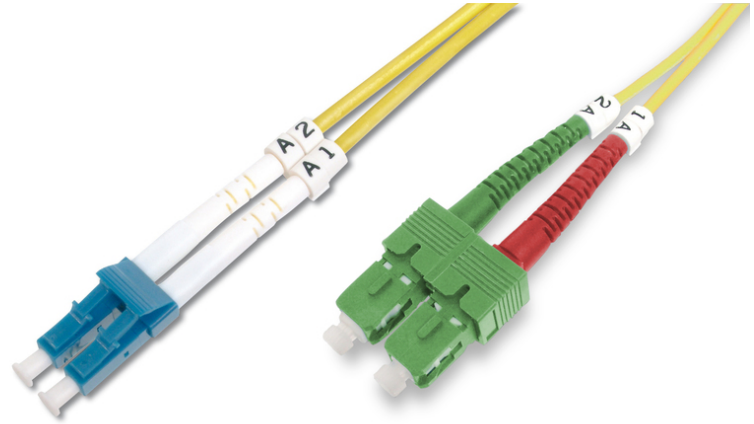

DIGITUS Fiber Optic Singlemode Patchcable SC (APC) to LC (PC)

DK-292SCA3LC-02
 EAN 4016032309277

FO patch cord, duplex, SC (APC) to LC (PC) SM OS2 09/125 μ, 2 m

FO patch cord, duplex, SC (APC) to LC (PC),SM OS2 09/125 μ, 2 m

Future-oriented standards and high-end quality for your network.

- Duplex cable
- LSOH
- Connector with ceramic ferrule
- Cable diameter 2 mm
- Single packed with test-report
- Assortment: Fiber Optic Patch Cables
- Boot: single-color

- Cable diameter: 3 mm
- Cable jacket: LSOH
- Cable type: I-VH 2E9/125μ
- Color cable: yellow
- Connector 1: SC (APC)
- Connector 2: LC
- Fiber class: OS2
- Fiber diameter: 9/125μ
- Mode: Singlemode
- Packaging: DIGITUS Polybag
- Length: 2 m