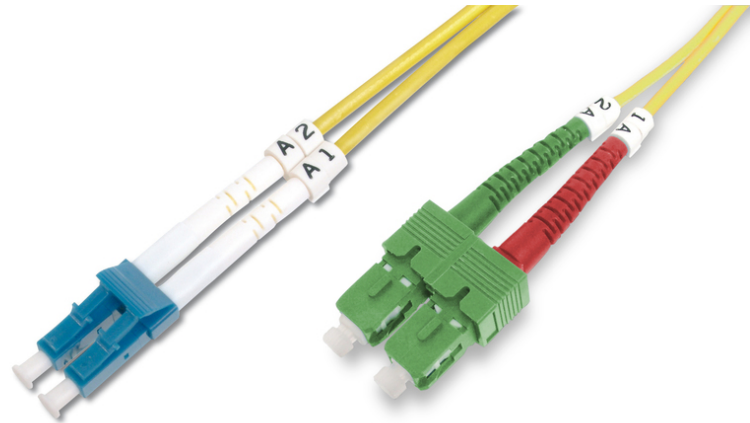

# DIGITUS Fiber Optic Singlemode Patchcable SC ( APC ) to LC ( PC )

DK-292SCA3LC-01  
EAN 4016032309260

**FO patch cord, duplex, SC (APC) to LC (PC) SM OS2 09/125 μ, 1 m**

FO patch cord, duplex, SC (APC) to LC (PC),SM OS2 09/125 μ, 1 m

**Future-oriented standards and high-end quality for your network.**

- Duplex cable
- LSOH
- Connector with ceramic ferrule
- Cable diameter 2 mm
- Single packed with test-report
- Assortment: Fiber Optic Patch Cables
- Boot: single-color

- Cable diameter: 3 mm
- Cable jacket: LSOH
- Cable type: I-VH 2E9/125μ
- Color cable: yellow
- Connector 1: SC (APC)
- Connector 2: LC
- Fiber class: OS2
- Fiber diameter: 9/125μ
- Mode: Singlemode
- Packaging: DIGITUS Polybag
- Length: 1 m