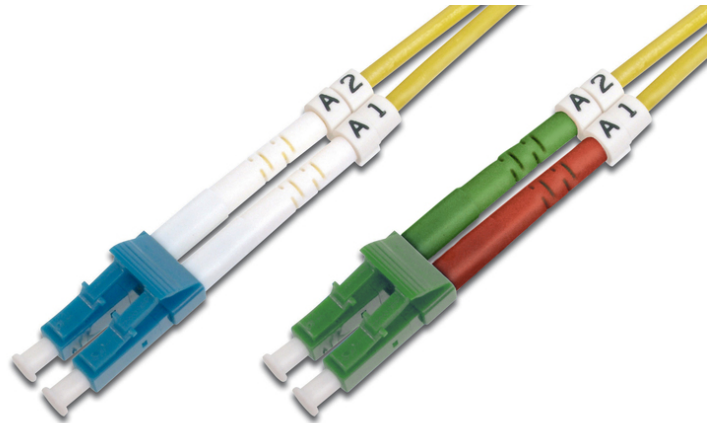

DIGITUS Fiber Optic Singlemode Patch Cord, LC (APC) / LC

DK-293LCA3LC-02
 EAN 4016032309154

FO patch cord, duplex, LC (APC) to LC (PC) SM OS2 09/125 μ, 2 m

FO patch cord, duplex, LC (APC) to LC (PC),SM OS2 09/125 μ, 2 m

Future-oriented standards and high-end quality for your network.

- Duplex cable
- LSOH
- Connector with ceramic ferrule
- Cable diameter 2 mm
- Single packed with test-report
- Assortment: Fiber Optic Patch Cables
- Boot: single-color

- Cable diameter: 3 mm
- Cable jacket: LSOH
- Cable type: I-VH 2E9/125μ
- Color cable: yellow
- Connector 1: LC (APC)
- Connector 2: LC
- Fiber class: OS2
- Fiber diameter: 9/125μ
- Mode: Singlemode
- Packaging: DIGITUS Polybag
- Length: 2 m