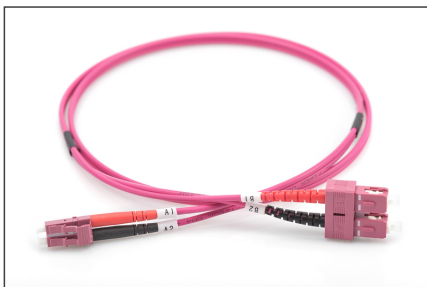

DIGITUS Fiber Optic Multimode Patch Cord, OM4, LC / SC

DK-2532-10-4
EAN 4016032308966

FO patch cord, duplex, LC to SC MM OM4 50/125 μ, 10 m

FO patch cord, duplex, LC to SC,MM OM4 50/125 μ, 10 m

Future-oriented standards and high-end quality for your network.

- Duplex cable
- LSOH
- Connector with ceramic ferrule
- Cable diameter 2 mm
- Single packed with test-report
- Color: RAL 4003
- Assortment: Fiber Optic Patch Cables
- Boot: two-color

- Cable diameter: 2 mm
- Cable jacket: LSOH
- Cable type: I-VH 2G50/125μ
- Color cable: erika violet
- Connector 1: LC
- Connector 2: SC
- Fiber class: OM4
- Fiber diameter: 50/125μ
- Mode: Multimode
- Packaging: DIGITUS Polybag
- Length: 10 m

More images:

Part No.	DK-2532-10-4			
Length	10 m			
Cable Type	Duplex MM 50/125	OM4 LSZH		
	END A	END B		
Connector Type	LC	SC		
Insertion Loss (dB)	0.16	0.13	0.15	0.14
Return Loss (dB)	41.20	39.10	38.20	42.30
Q.C.	PASS			