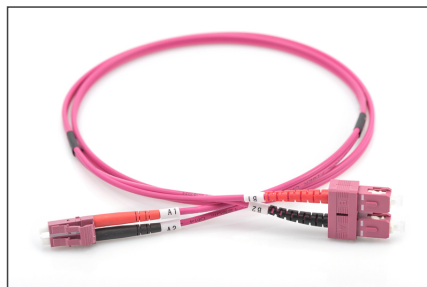

DIGITUS Fiber Optic Multimode Patch Cord, OM4, LC / SC

DK-2532-05-4
 EAN 4016032308942

FO patch cord, duplex, LC to SC MM OM4 50/125 μ, 5 m

FO patch cord, duplex, LC to SC,MM OM4 50/125 μ, 5 m

Future-oriented standards and high-end quality for your network.

- Duplex cable
- LSOH
- Connector with ceramic ferrule
- Cable diameter 2 mm
- Single packed with test-report
- Color: RAL 4003
- Assortment: Fiber Optic Patch Cables
- Boot: two-color

- Cable diameter: 2 mm
- Cable jacket: LSOH
- Cable type: I-VH 2G50/125μ
- Color cable: erika violet
- Connector 1: LC
- Connector 2: SC
- Fiber class: OM4
- Fiber diameter: 50/125μ
- Mode: Multimode
- Packaging: DIGITUS Polybag
- Length: 5 m

More images:

Part No.	DK-2532-05-4			
Lenght	5 m			
Cable Type	Duplex MM 50/125		OM4 LSZH	
	END A		END B	
Connector Type	LC		SC	
	0.16	0.13	0.15	0.14
Insertion Loss (dB)	41.20	39.10	38.20	42.30
Return Loss (dB)	PASS			
Q.C.				