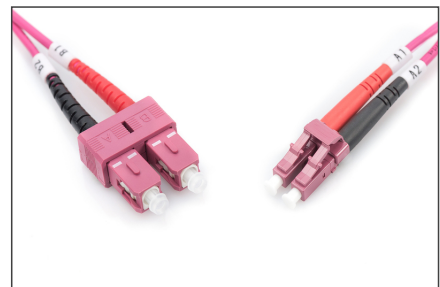

DIGITUS Fiber Optic Multimode Patch Cord, OM4, LC / SC

DK-2532-05-4
 EAN 4016032308942

FO patch cord, duplex, LC to SC MM OM4 50/125 μ, 5 m

FO patch cord, duplex, LC to SC,MM OM4 50/125 μ, 5 m

Future-oriented standards and high-end quality for your network.

- Duplex cable
- LSOH
- Connector with ceramic ferrule
- Cable diameter 2 mm
- Single packed with test-report
- Color: RAL 4003
- Assortment: Fiber Optic Patch Cables
- Boot: two-color

- Cable diameter: 2 mm
- Cable jacket: LSOH
- Cable type: I-VH 2G50/125μ
- Color cable: erika violet
- Connector 1: LC
- Connector 2: SC
- Fiber class: OM4
- Fiber diameter: 50/125μ
- Mode: Multimode
- Packaging: DIGITUS Polybag
- Length: 5 m

More images:

Part No.	DK-2532-05-4			
Lenght	5 m			
Cable Type	Duplex MM 50/125		OM4 LSZH	
	END A		END B	
Connector Type	LC		SC	
	0.16	0.13	0.15	0.14
Insertion Loss (dB)	41.20	39.10	38.20	42.30
Return Loss (dB)	PASS			
Q.C.				