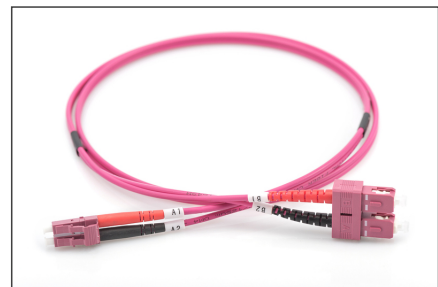

DIGITUS Fiber Optic Multimode Patch Cord, OM4, LC / SC

DK-2532-02-4
EAN 4016032308928

FO patch cord, duplex, LC to SC MM OM4 50/125 μ, 2 m

FO patch cord, duplex, LC to SC,MM OM4 50/125 μ, 2 m

Future-oriented standards and high-end quality for your network.

- Duplex cable
- LSOH
- Connector with ceramic ferrule
- Cable diameter 2 mm
- Single packed with test-report
- Color: RAL 4003
- Assortment: Fiber Optic Patch Cables
- Boot: two-color

- Cable diameter: 2 mm
- Cable jacket: LSOH
- Cable type: I-VH 2G50/125μ
- Color cable: erika violet
- Connector 1: LC
- Connector 2: SC
- Fiber class: OM4
- Fiber diameter: 50/125μ
- Mode: Multimode
- Packaging: DIGITUS Polybag
- Length: 2 m

More images:

Part No.	DK-2532-02-4			
Lenght	2 m			
Cable Type	Duplex MM 50/125		OM4 LSZH	
	END A		END B	
Connector Type	LC		SC	
	LC		SC	
Insertion Loss (dB)	0.16	0.13	0.15	0.14
Return Loss (dB)	41.20	39.10	38.20	42.30
Q.C.	PASS			