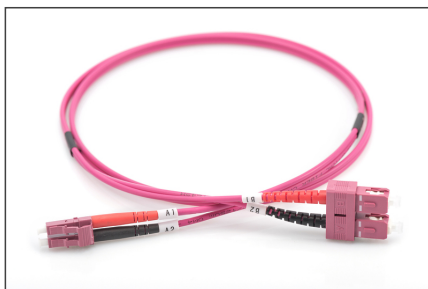

DIGITUS Fiber Optic Multimode Patch Cord, OM4, LC / SC

DK-2532-01-4
EAN 4016032308911

FO patch cord, duplex, LC to SC MM OM4 50/125 μ, 1 m

FO patch cord, duplex, LC to SC,MM OM4 50/125 μ, 1 m

Future-oriented standards and high-end quality for your network.

- Duplex cable
- LSOH
- Connector with ceramic ferrule
- Cable diameter 2 mm
- Single packed with test-report
- Color: RAL 4003
- Assortment: Fiber Optic Patch Cables
- Cable diameter: 2 mm

- Cable jacket: LSOH
- Cable type: I-VH 2G50/125μ
- Color cable: erika violet
- Connector 1: LC
- Connector 2: SC
- Fiber class: OM4
- Fiber diameter: 50/125μ
- Mode: Multimode
- Number of connectors side 1: 1
- Number of connectors side 2: 1
- Packaging: DIGITUS Polybag
- Length: 1 m

More images:

Part No.	DK-2532-01-4			
Length	1 m			
Cable Type	Duplex MM 50/125	OM4 LSZH		
	END A	END B		
Connector Type	LC	SC		
Insertion Loss (dB)	0.16	0.13	0.15	0.14
Return Loss (dB)	41.20	39.10	38.20	42.30
Q.C.	PASS			