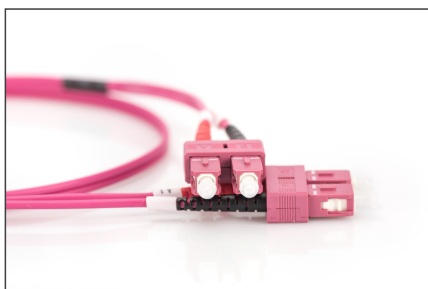

DIGITUS Fiber Optic Multimode Patch Cord, OM4, SC / SC

DK-2522-02-4
EAN 4016032308867

FO patch cord, duplex, SC to SC MM OM4 50/125 μ, 2 m

FO patch cord, duplex, SC to SC,MM OM4 50/125 μ, 2 m

Future-oriented standards and high-end quality for your network.

- Duplex cable
- LSOH
- Connector with ceramic ferrule
- Cable diameter 2 mm
- Single packed with test-report
- Color: RAL 4003
- Assortment: Fiber Optic Patch Cables
- Boot: two-color

- Cable diameter: 2 mm
- Cable jacket: LSOH
- Cable type: I-VH 2G50/125μ
- Color cable: erika violet
- Connector 1: SC
- Connector 2: SC
- Fiber class: OM4
- Fiber diameter: 50/125μ
- Mode: Multimode
- Packaging: DIGITUS Polybag
- Length: 2 m

More images:

Part No.	DK-2522-02-4			
Lenght	2 m			
Cable Type	Duplex MM 50/125		OM4 LSZH	
	END A		END B	
Connector Type	SC		SC	
Insertion Loss (dB)	0.11	0.05	0.11	0.11
Return Loss (dB)	30.5	32	33.2	35.8
Q.C.	PASS			