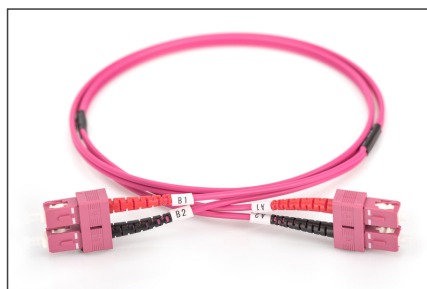

DIGITUS Fiber Optic Multimode Patch Cord, OM4, SC / SC

DK-2522-02-4
EAN 4016032308867

FO patch cord, duplex, SC to SC MM OM4 50/125 μ, 2 m

FO patch cord, duplex, SC to SC,MM OM4 50/125 μ, 2 m

Future-oriented standards and high-end quality for your network.

- Duplex cable
- LSOH
- Connector with ceramic ferrule
- Cable diameter 2 mm
- Single packed with test-report
- Color: RAL 4003
- Assortment: Fiber Optic Patch Cables
- Boot: two-color

- Cable diameter: 2 mm
- Cable jacket: LSOH
- Cable type: I-VH 2G50/125μ
- Color cable: erika violet
- Connector 1: SC
- Connector 2: SC
- Fiber class: OM4
- Fiber diameter: 50/125μ
- Mode: Multimode
- Packaging: DIGITUS Polybag
- Length: 2 m

More images:

Part No.	DK-2522-02-4			
Lenght	2 m			
Cable Type	Duplex MM 50/125		OM4 LSZH	
	END A		END B	
Connector Type	SC		SC	
Insertion Loss (dB)	0.11	0.05	0.11	0.11
Return Loss (dB)	30.5	32	33.2	35.8
Q.C.	PASS			