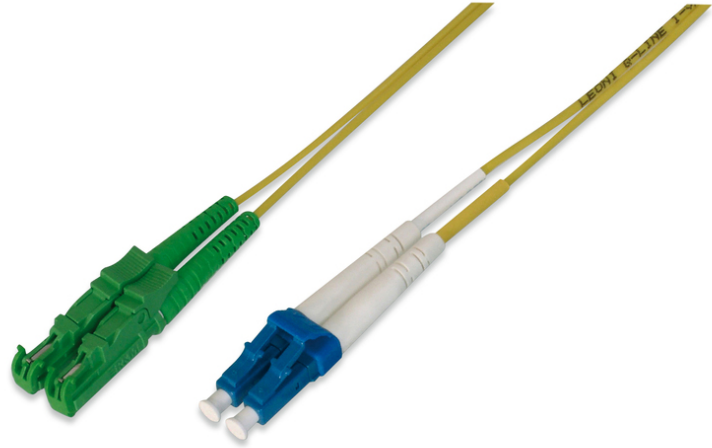

# DIGITUS Fiber Optic Patch Cord, E2000 (8° APC) to LC (UPC), Singlemode

AL-9E2000LC-10I  
 EAN 4016032308331

**FO patch cord, duplex, E2000 (APC) to LC (UPC) R+M, SM OS2 09/125 μ, 10 m**

DIGITUS® Professional offers a wide range of high quality fiber optic patch cables. Practically every request and every requirement is covered by the broad range of cable types. The product range includes OM1, OM2, OM3 and OS2 versions. DIGITUS® fiber optic installation cables guarantee the best performance and fail-safety. All cables are single packed a polybag with test report.

**Cost reduction by verifiable quality and high performance.**

- Duplex cable
- LSOH
- Connector with ceramic ferrule

- Single packed with test-report
- Single packed with test-report
- Assortment: Fiber Optic Patch Cables
- Boot: single-color
- Cable type: I-VH 2E9/125μ
- Color cable: yellow
- Connector 1: E2000 (APC)
- Connector 2: LC
- Fiber class: OS2
- Fiber diameter: 9/125μ
- Mode: Singlemode
- Packaging: Polybag
- Length: 10 m